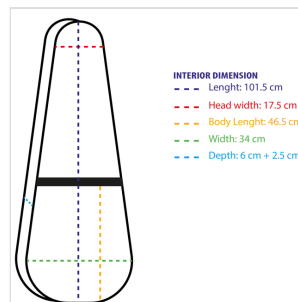

DHC-EG HARD CASE FOR ELECTRIC GUITAR TEARDROP SHAPED

PRODUCT DETAILS

KEY FEATURES

Material: wood + outer PVC

Inner padding

Inner pocket

Handle

Metal lock (with key)

Colour: black

Suitable for several types of electric guitar being Strat, Tele, LP, SG

Interior length: 101.5cm

Interior width: 34cm

Depth: 8.5cm

Interior head width: 17.5cm

Interior body length: 46.5cm