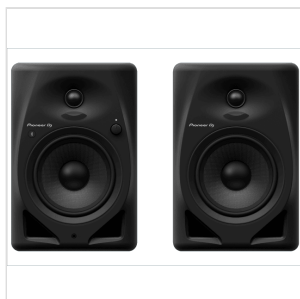

DM-50D-BT

5" DESKTOP MONITOR SYSTEM WITH BLUETOOTH® FUNCTIONALITY

The DM series speakers deliver balanced, punchy bass sound and they can pump out extra power thanks to the new Class D amplifier and 5-inch woofer in each unit. Flick the switch to change from DJ mode to Production mode and the DSP settings will automatically create the best sound for each application.

DM-50D-BT

5" DESKTOP MONITOR SYSTEM WITH BLUETOOTH® FUNCTIONALITY

HIGHLIGHTS

2-WAY SOUND MODE – OPTIMIZED FOR DJING AND MUSIC PRODUCTION

There's no need to decide whether you want a set of monitors that are best for DJing or making music, because the DM series speakers are perfect for both. Just flip the switch to choose either DJ mode or Production mode and the DSP settings will be optimized for the task, leaving you free to concentrate on your mix.

The woofer and tweeter are perfectly aligned so you'll hear all sound frequencies clearly

The grooves on the ducts reduce air friction so bass is tight and punchy, even if you position the speakers against a wall.

The 5-inch woofer creates powerful sound without distorting, even if you pump up the volume.

Color: Black

SPECIFICATIONS

| | |
|----------------------------------------------|-------------------------------------------------------------------------------------------------------------------------|
| Type | 2-way bass reflex, active monitor speakers |
| Tweeter | 3/4" (19 mm) soft dome |
| Woofer | 5" (127 mm) fiberglass cones |
| Amplifier Output | Lch |
| Impedance | 10 k Ω |
| Enclosure | Bass reflex |
| Enclosure material | MDF vinyl laminate |
| Power Consumption | 25 W |
| Power consumption during standby mode | 0.3 W or less |
| Inputs | 1/4" TRS jack x 1 (balanced input), RCA pin jack x 1 (unbalanced input), 3.5 mm stereo mini jack x 1 (unbalanced input) |