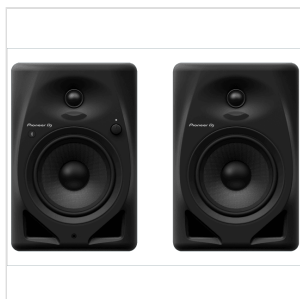

DM-50D-BT

5" DESKTOP MONITOR SYSTEM WITH BLUETOOTH® FUNCTIONALITY

The DM series speakers deliver balanced, punchy bass sound and they can pump out extra power thanks to the new Class D amplifier and 5-inch woofer in each unit. Flick the switch to change from DJ mode to Production mode and the DSP settings will automatically create the best sound for each application.

DM-50D-BT

5" DESKTOP MONITOR SYSTEM WITH BLUETOOTH® FUNCTIONALITY

HIGHLIGHTS

2-WAY SOUND MODE – OPTIMIZED FOR DJING AND MUSIC PRODUCTION

There's no need to decide whether you want a set of monitors that are best for DJing or making music, because the DM series speakers are perfect for both. Just flip the switch to choose either DJ mode or Production mode and the DSP settings will be optimized for the task, leaving you free to concentrate on your mix.

The woofer and tweeter are perfectly aligned so you'll hear all sound frequencies clearly

The grooves on the ducts reduce air friction so bass is tight and punchy, even if you position the speakers against a wall.

The 5-inch woofer creates powerful sound without distorting, even if you pump up the volume.

Color: Black

SPECIFICATIONS

Type	2-way bass reflex, active monitor speakers
Tweeter	3/4" (19 mm) soft dome
Woofer	5" (127 mm) fiberglass cones
Amplifier Output	Lch
Impedance	10 k?
Enclosure	Bass reflex
Enclosure material	MDF vinyl laminate
Power Consumption	25 W
Power consumption during standby mode	0.3 W or less
Inputs	1/4" TRS jack x 1 (balanced input), RCA pin jack x 1 (unbalanced input), 3.5 mm stereo mini jack x 1 (unbalanced input)