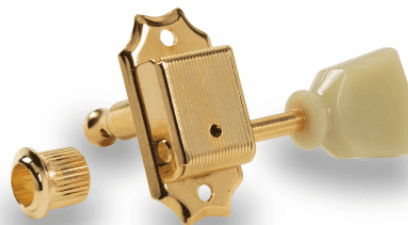

SD90 STANDARD SL GG ELECTRIC GUITAR MACHINE HEADS SET 3L/3R (GOLD)

Hi quality Electric Guitar Machine Heads Set (3L/3R) featuring Vintage style, SL type button and Standard string post.

PRODUCT DETAILS

KEY FEATURES

Button: SL

String post: Standard

Gear ratio: 1:15

SPECIFICATIONS

Gear ratio	1:15
-------------------	------

Finish	gold
---------------	------