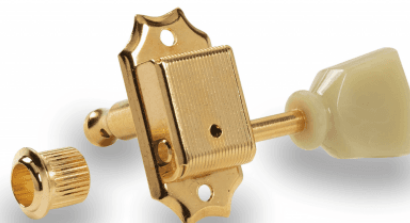

SD90 STANDARD SL GG ELECTRIC GUITAR MACHINE HEADS SET 3L/3R (GOLD)

Hi quality Electric Guitar Machine Heads Set (3L/3R) featuring Vintage style, SL type button and Standard string post.

PRODUCT DETAILS

KEY FEATURES

Button: SL

String post: Standard

Gear ratio: 1:15

SPECIFICATIONS

Gear ratio	1:15
Finish	gold