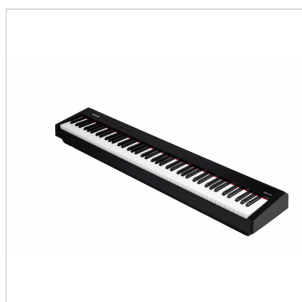

NPK-10

PORTABLE DIGITAL PIANO

To provide the most authentic piano feel, NUX NPK-10 is equipped with advanced keyboard features - the superior WKJ - 03 triple sensors, scaled hammer action, escapement and ivory-feel keys, and 5 types of touch sensitivity to fit different styles. NPK-10 provides 12 high-quality sounds including a remarkable acoustic grand piano, and other expressive tones such as Marimba, Harpsichord, Strings, Organ, Pad, and more. When playing different songs and styles, you can further modify the brilliance, add two layered tones, or adjust 5 types of ambience effects, until you find the perfect sound. It is also super easy to save your favorite settings and quickly recall them later. Wanna join the band? You can stream your favorite songs from your phone via Bluetooth and jam along. Or let the onboard 12 types of rhythm playback spice it up. Or, record and loop your own playing on NPK-10! NPK-10 also offers a wide range of functions like transpose, duo keyboard, metronome, and "Piano Mate" APP tutoring. Its powerful connectivity capabilities, including USB MIDI, AUX IN&OUT, 2 headphone jacks, Bluetooth Audio/MIDI and pedal/3-pedal unit connection, provide even more possibilities for you. NPK-10 can easily fit into any décor and space, with its contemporary, simple, and compact exterior design.

NPK-10

PORTABLE DIGITAL PIANO

PRODUCT DETAILS

KEY FEATURES

Easily fits into any décor and space, with its contemporary, simple, and compact exterior design.

Triple-Sensor Keyboard & Advanced Powerful Functions

Authentic piano touch with 88 keys Touch sensitive and Triple-sensor scaled hammer-action keyboard (with escapement and ivory feel)

5 levels of Touch Sensitivity (Super Light/Light/Medium/Heavy/Super Heavy)

SPECIFICATIONS

Dimensions 1300mm x 270mm x 135mm

Weight 10kg

NPK-10

PORTABLE DIGITAL PIANO

Speaker	10W x 2, 3" x 6" Oval Speaker
Sound Chip	Dream 5708 DSP
Max. Polyphony	189
Bluetooth	Audio + MIDI
Power Supply	DC 12V/2A