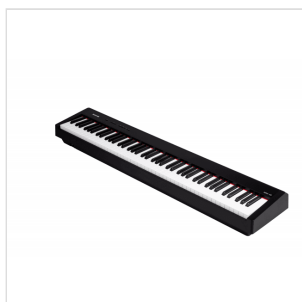

# PORTABLE DIGITAL PIANO

To provide the most authentic piano feel, NUX NPK-10 is equipped with advanced keyboard features - the superior WKJ - 03 triple sensors, scaled hammer action, escapement and ivory-feel keys, and 5 types of touch sensitivity to fit different styles. NPK-10 provides 12 high-quality sounds including a remarkable acoustic grand piano, and other expressive tones such as Marimba, Harpsichord, Strings, Organ, Pad, and more. When playing different songs and styles, you can further modify the brilliance, add two layered tones, or adjust 5 types of ambience effects, until you find the perfect sound. It is also super easy to save your favorite settings and quickly recall them later. Wanna join the band? You can stream your favorite songs from your phone via Bluetooth and jam along. Or let the onboard 12 types of rhythm playback spice it up. Or, record and loop your own playing on NPK-10! NPK-10 also offers a wide range of functions like transpose, duo keyboard, metronome, and "Piano Mate" APP tutoring. Its powerful connectivity capabilities, including USB MIDI, AUX IN&OUT, 2 headphone jacks, Bluetooth Audio/MIDI and pedal/3-pedal unit connection, provide even more possibilities for you. NPK-10 can easily fit into any décor and space, with its contemporary, simple, and compact exterior design.