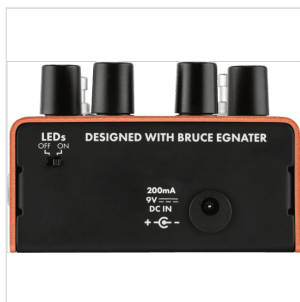

0234554000

MTG TUBE TREMOLO

The name Fender is synonymous with real tube tone. The MTG Tube Tremolo brings the hypnotic sound typically found in vintage amps and conveniently places it into a stomp box based around a genuine, U.S. made NOS 6205 preamp tube. The pedal features Level, Intensity, and Speed controls, three oscillator wave shapes, and a dedicated tap tempo foot switch which allows access to various note subdivisions.

Designed by Fender's in-house team of experts, the MTG Tube Tremolo is an all-original Fender circuit. The chassis is crafted from lightweight, durable anodized aluminum, and the amp jewel LED gives your pedal board an unmistakably Fender look. The switchable LED back-lit knobs ensure you can adjust your control settings on a dark stage.

0234554000

MTG TUBE TREMOLO

PRODUCT DETAILS

KEY FEATURES

Analog Tube Tremolo

NOS 6205 preamp tube

Tap tempo

Powered via 9V adaptor (not included)

Lightweight durable anodized aluminum construction