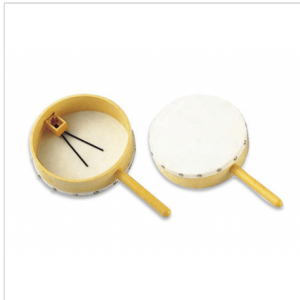

# HAND DRUM NATURAL LEATHER AND THREAD

Hand drum with natural head and thread in medium size

APH-10

# HAND DRUM NATURAL LEATHER AND THREAD

### KEY FEATURES

Natural Leather

With wood handle

Medium size

With thread