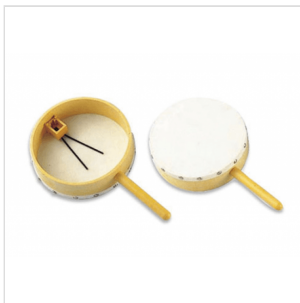

# HAND DRUM NATURAL LEATHER AND THREAD

Hand drum with natural head and thread in medium size

APH-10

# HAND DRUM NATURAL LEATHER AND THREAD

### KEY FEATURES

Natural Leather

With wood handle

Medium size

With thread