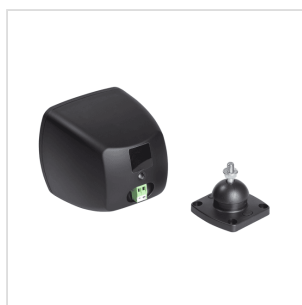

## DEKO-25TBK PAIR OF 2.5" FULL-RANGE COMPACT LOUDSPEAKER, BLACK

---

This full-range speaker for the fixed-installation market is the result of the perfect combination of elegant and refined design, compactness, and superior quality sound. It is made for any indoor environment (available in both black and white color) and it adapts to any domestic or non-domestic installation solution, such as multi-room audio systems, meeting sales, shops.

DEKO-25 compact series speakers feature a 2.5" (63mm approx.) full-range transducer with high dynamic excursion, and reinforced paper cone. RMS power is 30W @ 8ohm. The Deko-25T model integrates a 100V line transformer for quick integration into constant voltage lines. The 100V power tap is 6W@100V.

The compact size of this woofer let us make a speaker of only 87x94x94cm, able to integrate into any interior without compromising sound quality. Whether it is a domestic environment or a bar or shop, if combined with one or more subwoofers with a cut around 100-150Hz, it is possible to obtain an excellent result in terms of coverage and audio quality.

### KEY FEATURES

- Compact and lightweight, suitable for any environment
- Bracket with horizontal and vertical angle adjustable by +/- 30°
- Superior sound with wide coverage
- Built-in 100V line transformer
- Easy installation thanks to the included bracket
- Black Color