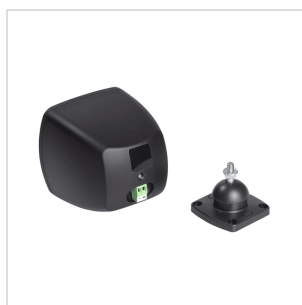

DEKO-25TBK PAIR OF 2.5" FULL-RANGE COMPACT LOUDSPEAKER, BLACK

This full-range speaker for the fixed-installation market is the result of the perfect combination of elegant and refined design, compactness, and superior quality sound. It is made for any indoor environment (available in both black and white color) and it adapts to any domestic or non-domestic installation solution, such as multi-room audio systems, meeting sales, shops.

DEKO-25 compact series speakers feature a 2.5" (63mm approx.) full-range transducer with high dynamic excursion, and reinforced paper cone. RMS power is 30W @ 8ohm. The Deko-25T model integrates a 100V line transformer for quick integration into constant voltage lines. The 100V power tap is 6W@100V.

The compact size of this woofer let us make a speaker of only 87x94x94cm, able to integrate into any interior without compromising sound quality. Whether it is a domestic environment or a bar or shop, if combined with one or more subwoofers with a cut around 100-150Hz, it is possible to obtain an excellent result in terms of coverage and audio quality.

DEKO-25TBK PAIR OF 2.5" FULL-RANGE COMPACT LOUDSPEAKER, BLACK

PRODUCT DETAILS

KEY FEATURES

- Compact and lightweight, suitable for any environment
- Bracket with horizontal and vertical angle adjustable by +/- 30°
- Superior sound with wide coverage
- Built-in 100V line transformer
- Easy installation thanks to the included bracket
- Black Color