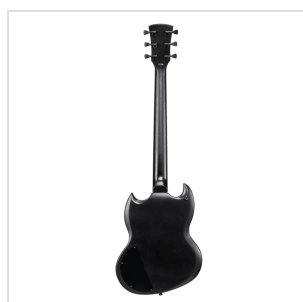

# SHADOW SERIES DOUBLE CUTAWAY ELECTRIC GUITAR WITH 2 HUMBUCKERS, TUNE O MATIC BRIDGE AND SET-IN NECK

---

SHADOW series was born to gather quality construction, tone, style and outstanding visual appeal. The black satin finish, the Shadow abalone inlay at 12th fret, the dedicated black hardware work together to provide a killer look, while woods and Grover machine heads deliver an overall unmatched quality in this price range.

# SHADOW SERIES DOUBLE CUTAWAY ELECTRIC GUITAR WITH 2 HUMBUCKERS, TUNE O MATIC BRIDGE AND SET-IN NECK

### KEY FEATURES

Body: solido mahogany

Neck: set-in mahogany

Fretboard: Eco-rosewood (CITES compliant)

Frets: 22 with abalone inlay at 12th

Machine heads: Grover Black

Bridge: tune o matic

Pick ups: 2 humbuckers

Switch: 3 way

Pots: 2 volume/2 tone

Equipped with d'Addario EXP

Colour: black satin