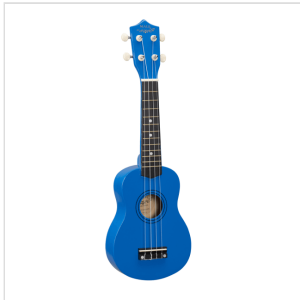

SUNNY 10-BL

SOPRANO UKULELE MAUI SUNNY CON BORSA

An exotic touch to your arrangements? Party with friends on the beach? MAUI ukuleles are what you are looking for. Available in 8 different colors, MAUI Sunny ukuleles come out with color bag and chords tutorial, allowing you to play whatever you want, wherever you want!

SUNNY 10-BL SOPRANO UKULELE MAUI SUNNY CON BORSA

PRODUCT DETAILS

KEY FEATURES

Soprano ukulele

Body: linden

Fretboard: maple (12 frets)

Diapason: 13"

Machine heads: open with cream button

Bridge: abs

Chords tutorial included for fast&easy learning

Padded gig bag included

Provided in color box

Color: Blue