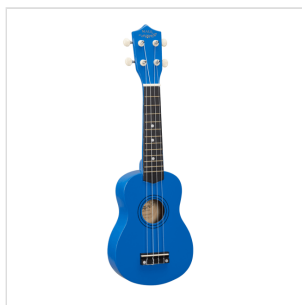

SUNNY 10-BL

SOPRANO UKULELE MAUI SUNNY CON BORSA

An exotic touch to your arrangements? Party with friends on the beach? MAUI ukuleles are what you are looking for. Available in 8 different colors, MAUI Sunny ukuleles come out with color bag and chords tutorial, allowing you to play whatever you want, wherever you want!

SUNNY 10-BL SOPRANO UKULELE MAUI SUNNY CON BORSA

PRODUCT DETAILS

KEY FEATURES

Soprano ukulele

Body: linden

Fretboard: maple (12 frets)

Diapason: 13"

Machine heads: open with cream button

Bridge: abs

Chords tutorial included for fast&easy learning

Padded gig bag included

Provided in color box

Color: Blue