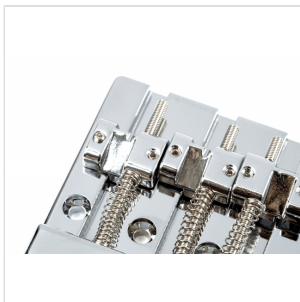

0994408000

FENDER® HIMASS™ 4-STRING BASS BRIDGE ASSEMBLY WITH BRASS SADDLES CHROME

Fender™ Heavy Pick Mouse Pad Red