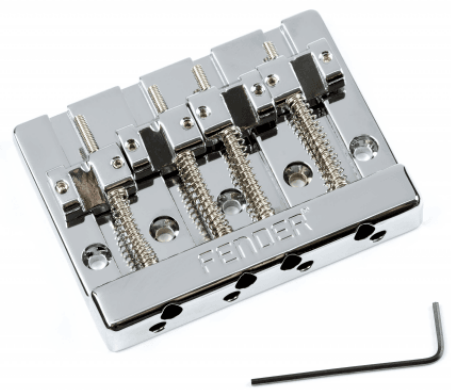

0994408000

FENDER® HIMASS™ 4-STRING BASS BRIDGE ASSEMBLY WITH BRASS SADDLES CHROME

Fender™ Heavy Pick Mouse Pad Red

0994408000

FENDER® HIMASS™ 4-STRING BASS BRIDGE ASSEMBLY WITH BRASS SADDLES CHROME

PRODUCT DETAILS

KEY FEATURES

HiMass bass bridge

.75" string spacing

Brass machined saddles and baseplate

4-screw mounting

Mounting hardware not included

Warranty Included

Color: Chrome