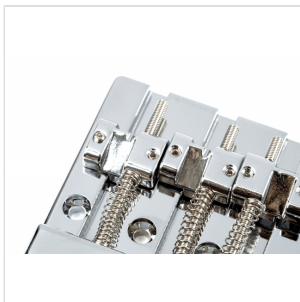

0994408000

FENDER® HIMASS™ 4-STRING BASS BRIDGE ASSEMBLY WITH BRASS SADDLES CHROME

Fender™ Heavy Pick Mouse Pad Red

0994408000

FENDER® HIMASS™ 4-STRING BASS BRIDGE ASSEMBLY WITH BRASS SADDLES CHROME

PRODUCT DETAILS

KEY FEATURES

HiMass bass bridge

.75" string spacing

Brass machined saddles and baseplate

4-screw mounting

Mounting hardware not included

Warranty Included

Color: Chrome