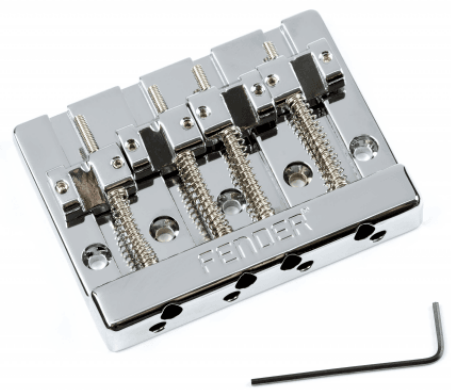

0994408000

FENDER® HIMASS™ 4-STRING BASS BRIDGE ASSEMBLY WITH BRASS SADDLES CHROME

Fender™ Heavy Pick Mouse Pad Red