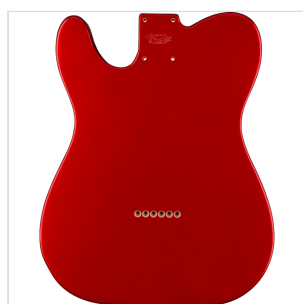

0998006709

CLASSIC SERIES 60'S TELECASTER® SS ALDER BODY VINTAGE BRIDGE MOUNT, CANDY APPLE RED

Genuine Fender Telecaster® guitar alder body routed for a traditional SS pickup configuration and pre-drilled with four screw holes for vintage-style bridge mounting. Durable gloss-polyester finish. Crafted at Fender's Ensenada, Mexico, manufacturing facility.

This replacement body is for a Fender or Squier® by Fender guitar.

Specifications:

- Body Material: Alder
- Body Finish: Gloss Polyester
- Routing: SS - No holes drilled for pickguard mounting
- Bridge Mount Design: 4-Screw Vintage-Style
- Six Pre-Drilled Holes for String Ferrules (for Strings-Through-Body Bridge)
- Jack retainer clip pre-installed
- Neck Pocket: 4-Bolt Mount

0998006709

CLASSIC SERIES 60'S TELECASTER® SS ALDER BODY VINTAGE BRIDGE MOUNT, CANDY APPLE RED

PRODUCT DETAILS

KEY FEATURES

Alder body

Gloss polyester finish

SS routing

No pickguard mounting holes

Four-screw vintage-style bridge mount

Four-bolt neck pocket mount

Jack retainer clip installed