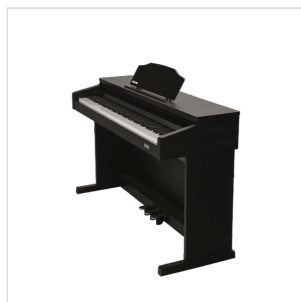

WK-520

DIGITAL PIANO WITH BLUETOOTH FUNCTION IN ROSEWOOD FINISH

WK-520 is a digital piano designed for both students and teachers. The sampling derived from the Steinway grand piano and the hammer action keyboard give the sensation of playing a classic piano. This digital piano is packed with 300 high-quality sounds and 100 styles that enable you to play many musical genres. The bluetooth 4.0 function allows the user to play and study on their favorite tracks. Using the appropriate APP on your smartphone or tablet, learning will be easy and fun and thanks to the Split and Dual functions the WK-520 digital piano is perfect for your lessons.

WK-520

DIGITAL PIANO WITH BLUETOOTH FUNCTION IN ROSEWOOD FINISH

PRODUCT DETAILS

KEY FEATURES

Upright digital piano with rosewood finish

88 keys scaled hammer action keyboard

Max. Polyphony: 128

4 selectable velocity curves

Sound chip: Dream 5708 DSP

300 Sounds

100 Styles

52 Demo Songs

Display: LED 3 x 7 segments

Split and Dual functions, great for teaching, learning and performances

Bluetooth Function 4.0

"Piano learning lights" function: 88 sets x 2 columns

SPECIFICATIONS

Dimensions (W x D x H)	1370 x 415 x 820 mm
Weight	48 kg