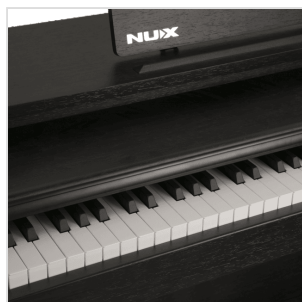

WK-520

DIGITAL PIANO WITH BLUETOOTH FUNCTION IN ROSEWOOD FINISH

WK-520 is a digital piano designed for both students and teachers. The sampling derived from the Steinway grand piano and the hammer action keyboard give the sensation of playing a classic piano. This digital piano is packed with 300 high-quality sounds and 100 styles that enable you to play many musical genres. The bluetooth 4.0 function allows the user to play and study on their favorite tracks. Using the appropriate APP on your smartphone or tablet, learning will be easy and fun and thanks to the Split and Dual functions the WK-520 digital piano is perfect for your lessons.

WK-520

DIGITAL PIANO WITH BLUETOOTH FUNCTION IN ROSEWOOD FINISH

PRODUCT DETAILS

KEY FEATURES

Upright digital piano with rosewood finish

88 keys scaled hammer action keyboard

Max. Polyphony: 128

4 selectable velocity curves

Sound chip: Dream 5708 DSP

300 Sounds

100 Styles

52 Demo Songs

Display: LED 3 x 7 segments

Split and Dual functions, great for teaching, learning and performances

Bluetooth Function 4.0

"Piano learning lights" function: 88 sets x 2 columns