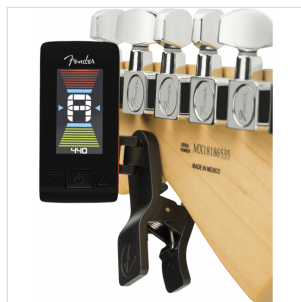

0239979004

ORIGINAL TUNER, FIESTA RED

Engineered for players who need a compact, reliable and accurate tuning system, the Fender Original Tuner delivers on all of these criteria—plus a shot of signature style. The powerful vibration-based tuning engine ensures dependable precision, while the bright LCD screen with 360° angle-adjustable swivel is easy-to-read in any performance environment. Featuring Fender color-matched-to-guitar colors, this tuner is a sure-fire Fender lover's favorite.

0239979004

ORIGINAL TUNER, FIESTA RED

PRODUCT DETAILS

KEY FEATURES

Vibration-based chromatic tuning system for acoustic and electric guitar, bass, mandolin, banjo, ukulele or any stringed instrument

Horizontal bright color LCD screen with curved lens

Strong clamp with 360° swivel for viewing from any angle

Tuning range: A0 (27.5Hz)–C8 (4186.0Hz); A4 range: 440Hz

Precision: \pm 1 cent

Power supply: 3V (CR2032) lithium battery (included)

Dimensions: 60mm x 27mm x 85mm; weight: 28.5g