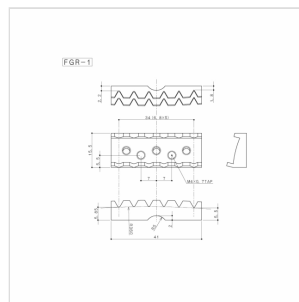

GE1996T-G

TREMOLO BRIDGE FLOYD STYLE GOTOH (GOLD)

This bridge provides great stability and intonation and it is ideal for guitarists who want to get the most from their instrument performance and security of intonation in every situation. Specially processed steel saddle. Includes accessories for installation and operation.

GE1996T-G

TREMOLO BRIDGE FLOYD STYLE GOTOH (GOLD)

PRODUCT DETAILS

KEY FEATURES

For Electric Guitar

Specially processed steel saddle

Accessories: lever, springs, anchor bolts, locking nut

String spacing 10.8 mm

SPECIFICATIONS

Finishes

Chrome

String spacing

10,8 mm

Stud lock-Pat