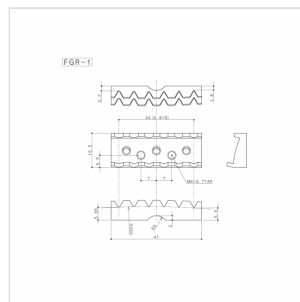

GE1996T-G

TREMOLO BRIDGE FLOYD STYLE GOTOH (GOLD)

This bridge provides great stability and intonation and it is ideal for guitarists who want to get the most from their instrument performance and security of intonation in every situation. Specially processed steel saddle. Includes accessories for installation and operation.

GE1996T-G

TREMOLO BRIDGE FLOYD STYLE GOTOH (GOLD)

PRODUCT DETAILS

KEY FEATURES

For Electric Guitar

Specially processed steel saddle

Accessories: lever, springs, anchor bolts, locking nut

String spacing 10.8 mm

SPECIFICATIONS

Finishes

Chrome

String spacing

10,8 mm

Stud lock-Pat