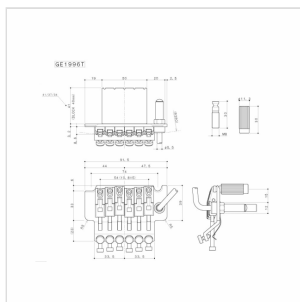

GE1996T-G

TREMOLO BRIDGE FLOYD STYLE GOTOH (GOLD)

This bridge provides great stability and intonation and it is ideal for guitarists who want to get the most from their instrument performance and security of intonation in every situation. Specially processed steel saddle. Includes accessories for installation and operation.

GE1996T-G

TREMOLO BRIDGE FLOYD STYLE GOTOH (GOLD)

PRODUCT DETAILS

KEY FEATURES

For Electric Guitar

Specially processed steel saddle

Accessories: lever, springs, anchor bolts, locking nut

String spacing 10.8 mm

SPECIFICATIONS

Finishes

Chrome

String spacing

10,8 mm

Stud lock-Pat