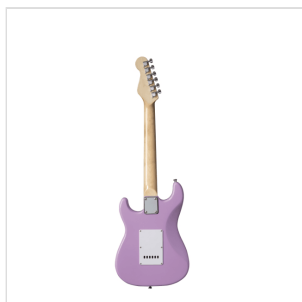

RIDER-JR PK

3/4 DOUBLE CUTAWAY ELECTRIC GUITAR WITH 3 SINGLE COILS

RIDER series is a super classic revisited: double cutaway electric guitar featuring basswood body for rich tone and reliability, 3 single coils for clear and brilliant tone. 22 frets Eco-Rosewood fretboard fully complies CITES regulation preserving the feeling and the look of rosewood. The 5-way switch and volume/tone pots offer great sound flexibility for blues, rock, funky tones. JR version feature a 3/4 size body, perfect choice for younger beginners demanding quality and playability.

RIDER-JR PK

3/4 DOUBLE CUTAWAY ELECTRIC GUITAR WITH 3 SINGLE COILS

PRODUCT DETAILS

KEY FEATURES

Body: basswood

Neck: maple

Fretboard: Eco-Rosewood (CITES compliant)

Frets: 22

Machine heads: chrome

Bridge: vintage tremolo

Pick ups: 3 single coils

Switch: 5 way

Pots: volume/tone/tone

Colour: Pink

Size: 3/4

SPECIFICATIONS

Nut	41.5 mm
------------	---------

Radius	14"
---------------	-----

Scale	23"
--------------	-----