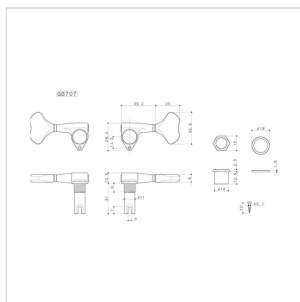

GB707CK

ELECTRIC BASS MACHINE HEADS SET, L2+R2, CHROME

Electric Bass Machine Heads Set, L2+R2

GB707CK

ELECTRIC BASS MACHINE HEADS SET, L2+R2, CHROME

PRODUCT DETAILS

KEY FEATURES

LUBRI COAT: With a "Solid Luburication Coat", reguler oil has been eliminated keeping the lubrication where it is needed for the life of the tuning machine heads. it is now enhanced with a GOTOH original anti-transformable lubrication oil and this reduces the friction between the gears resulting an ultra smooth feel minimal back lash and unrivalled tuning stability.

SPECIFICATIONS

Finishes	COSMO BLACK
Installation	L2+R2
Gear ratio	1:20