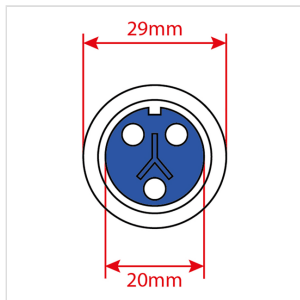

# 1.5M WATERPROOF POWER CABLE

1.5m Power Cable, 3x2.5mmq conductors, Schuko plug, IP65  
Female Connector with 29mm Diameter

### KEY FEATURES

Length: 1.5m