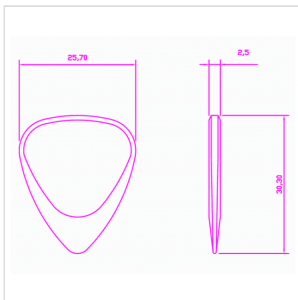

ZDT-CA-1

**ZODIAC TONES "CANCER" 1 GUITAR PICK**

Zodiac Tones are based upon the Classic 351 shape. They are CNC Milled to tight tolerances and are 2.5mm thick chamfering down to a playing tip at 0.7mm thick. No Buffalo has ever been farmed to manufacture Guitar Picks. Born under the same sign as Carlos Santana.