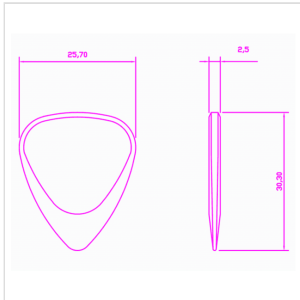

ZDT-AR-1

ZODIAC TONES "ARIES" 1 GUITAR PICK

Zodiac Tones are based upon the Classic 351 shape. They are CNC Milled to tight tolerances and are 2.5mm thick chamfering down to a playing tip at 0.7mm thick. Born under the same sign as Eric Clapton.