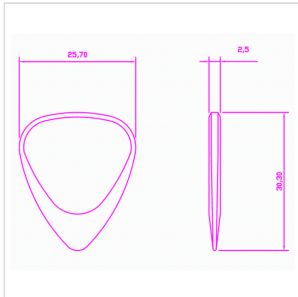

ZDT-AR-1

**ZODIAC TONES "ARIES" 1 GUITAR PICK**

Zodiac Tones are based upon the Classic 351 shape. They are CNC Milled to tight tolerances and are 2.5mm thick chamfering down to a playing tip at 0.7mm thick. Born under the same sign as Eric Clapton.