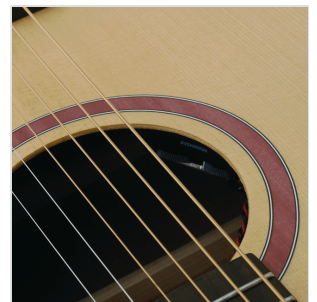

## GRAND TETON-DNCE-NT DREADNOUGHT CUTAWAY ACOUSTIC GUITAR IN OPEN PORE SATIN FINISH W/PREAMP

---

Another acoustic guitars series dedicated to another true natural US jewel, Grand Teton is the choice hardly matchable in its market segment for performances, craftsmanship and details. Enriched by its open pore satin finish, Grand Teton series is available in dreadnought, dreadnought 3/4, dreadnought cutaway and OOO.

# GRAND TETON-DNCE-NT DREADNOUGHT CUTAWAY ACOUSTIC GUITAR IN OPEN PORE SATIN FINISH W/PREAMP

### KEY FEATURES

Top: satin pruce

Back & sides: satin agathis

Neck: satin mahogany

Fretboard: blackwood with perloid dots

Capo & saddles: tusq

Headstock: mahogany with wood inlay

Blackwood bridge

Black pickguard

Diecast chromed machine heads

Shape: dreadnought cutaway

Finish: open pore satin

Preamp: Fishman SON-GT4

Equipped with d'Addario XP strings