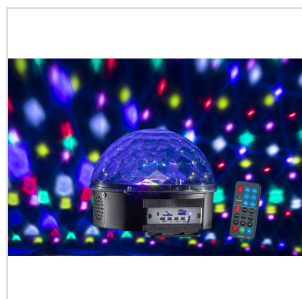

CB-630B

6*3W LED NEW PATTERN CRYSTAL BALL LIGHT WITH BT, MP3 PLAYER AND REMOTE CONTROL

This new compact crystal magic ball and its lighting effects are perfect for your party or any other event. CB-630B is a light effect composed by a crystal semi-ball with 6*3W LEDs (RGBWYP).

You can choose between different lighting effects that exploit changes of color, music and rotation speed. It features a multimedia player with BT, Micro-SD and USD for MP3 e WAV files.

CB-630B

6*3W LED NEW PATTERN CRYSTAL BALL LIGHT WITH BT, MP3 PLAYER AND REMOTE CONTROL

PRODUCT DETAILS

KEY FEATURES

Source: 6 LEDS (3W Red, 3W Green, 3W Blue, 3W White, 3W Amber, 3W Purple)

Beam: 80 lens; each lens can out 3-6 light beams and reach 240-280 beams

Long-lasting LEDs (20,000 hours)

Beam angle: 130°

Effects: Round dots, circles & flashing effects

Play Mode: Auto, Flash, S1, S2, S3

Media Player: BT, USB/Micro-SD (MP3, WAV) with two 1W broad-band speakers

Remote controller (CR1220, 3V lithium battery)