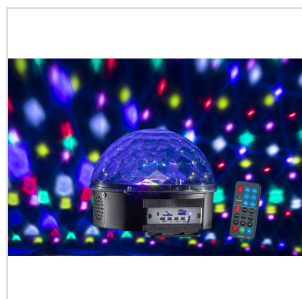

CB-630B

6*3W LED NEW PATTERN CRYSTAL BALL LIGHT WITH BT, MP3 PLAYER AND REMOTE CONTROL

This new compact crystal magic ball and its lighting effects are perfect for your party or any other event. CB-630B is a light effect composed by a crystal semi-ball with 6*3W LEDs (RGBWYP).

You can choose between different lighting effects that exploit changes of color, music and rotation speed. It features a multimedia player with BT, Micro-SD and USD for MP3 e WAV files.

CB-630B

6*3W LED NEW PATTERN CRYSTAL BALL LIGHT WITH BT, MP3 PLAYER AND REMOTE CONTROL

PRODUCT DETAILS

KEY FEATURES

Source: 6 LEDs (3W Red, 3W Green, 3W Blue, 3W White, 3W Amber, 3W Purple)

Beam: 80 lens; each lens can out 3-6 light beams and reach 240-280 beams

Long-lasting LEDs (20,000 hours)

Beam angle: 130°

Effects: Round dots, circles & flashing effects

Play Mode: Auto, Flash, S1, S2, S3

Media Player: BT, USB/Micro-SD (MP3, WAV) with two 1W broad-band speakers

Remote controller (CR1220, 3V lithium battery)