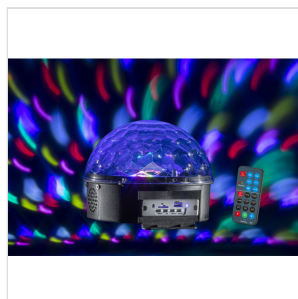

CB-630B

6*3W LED NEW PATTERN CRYSTAL BALL LIGHT WITH BT, MP3 PLAYER AND REMOTE CONTROL

This new compact crystal magic ball and its lighting effects are perfect for your party or any other event. CB-630B is a light effect composed by a crystal semi-ball with 6*3W LEDs (RGBWYP).

You can choose between different lighting effects that exploit changes of color, music and rotation speed. It features a multimedia player with BT, Micro-SD and USD for MP3 e WAV files.

CB-630B

6*3W LED NEW PATTERN CRYSTAL BALL LIGHT WITH BT, MP3 PLAYER AND REMOTE CONTROL

PRODUCT DETAILS

KEY FEATURES

Source: 6 LEDS (3W Red, 3W Green, 3W Blue, 3W White, 3W Amber, 3W Purple)

Beam: 80 lens; each lens can out 3-6 light beams and reach 240-280 beams

Long-lasting LEDs (20,000 hours)

Beam angle: 130°

Effects: Round dots, circles & flashing effects

Play Mode: Auto, Flash, S1, S2, S3

Media Player: BT, USB/Micro-SD (MP3, WAV) with two 1W broad-band speakers

Remote controller (CR1220, 3V lithium battery)