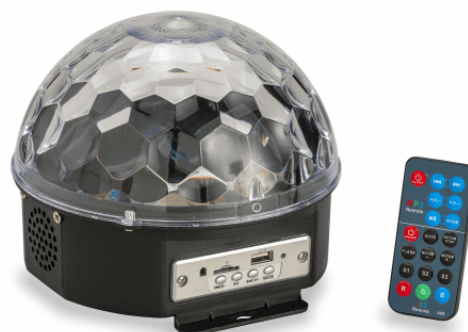

CB-630B

6*3W LED NEW PATTERN CRYSTAL BALL LIGHT WITH BT, MP3 PLAYER AND REMOTE CONTROL

This new compact crystal magic ball and its lighting effects are perfect for your party or any other event. CB-630B is a light effect composed by a crystal semi-ball with 6*3W LEDs (RGBWYP).

You can choose between different lighting effects that exploit changes of color, music and rotation speed. It features a multimedia player with BT, Micro-SD and USD for MP3 e WAV files.

CB-630B

6*3W LED NEW PATTERN CRYSTAL BALL LIGHT WITH BT, MP3 PLAYER AND REMOTE CONTROL

PRODUCT DETAILS

KEY FEATURES

Source: 6 LEDS (3W Red, 3W Green, 3W Blue, 3W White, 3W Amber, 3W Purple)

Beam: 80 lens; each lens can out 3-6 light beams and reach 240-280 beams

Long-lasting LEDs (20,000 hours)

Beam angle: 130°

Effects: Round dots, circles & flashing effects

Play Mode: Auto, Flash, S1, S2, S3

Media Player: BT, USB/Micro-SD (MP3, WAV) with two 1W broad-band speakers

Remote controller (CR1220, 3V lithium battery)