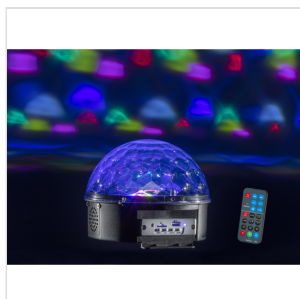

CB-630B

6*3W LED NEW PATTERN CRYSTAL BALL LIGHT WITH BT, MP3 PLAYER AND REMOTE CONTROL

This new compact crystal magic ball and its lighting effects are perfect for your party or any other event. CB-630B is a light effect composed by a crystal semi-ball with 6*3W LEDs (RGBWYP).

You can choose between different lighting effects that exploit changes of color, music and rotation speed. It features a multimedia player with BT, Micro-SD and USD for MP3 e WAV files.

CB-630B

6*3W LED NEW PATTERN CRYSTAL BALL LIGHT WITH BT, MP3 PLAYER AND REMOTE CONTROL

PRODUCT DETAILS

KEY FEATURES

Source: 6 LEDS (3W Red, 3W Green, 3W Blue, 3W White, 3W Amber, 3W Purple)

Beam: 80 lens; each lens can out 3-6 light beams and reach 240-280 beams

Long-lasting LEDs (20,000 hours)

Beam angle: 130°

Effects: Round dots, circles & flashing effects

Play Mode: Auto, Flash, S1, S2, S3

Media Player: BT, USB/Micro-SD (MP3, WAV) with two 1W broad-band speakers

Remote controller (CR1220, 3V lithium battery)