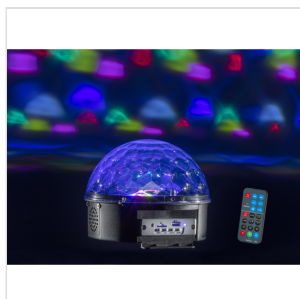

CB-630B

6*3W LED NEW PATTERN CRYSTAL BALL LIGHT WITH BT, MP3 PLAYER AND REMOTE CONTROL

This new compact crystal magic ball and its lighting effects are perfect for your party or any other event. CB-630B is a light effect composed by a crystal semi-ball with 6*3W LEDs (RGBWYP).

You can choose between different lighting effects that exploit changes of color, music and rotation speed. It features a multimedia player with BT, Micro-SD and USD for MP3 e WAV files.

CB-630B

6*3W LED NEW PATTERN CRYSTAL BALL LIGHT WITH BT, MP3 PLAYER AND REMOTE CONTROL

PRODUCT DETAILS

KEY FEATURES

Source: 6 LEDs (3W Red, 3W Green, 3W Blue, 3W White, 3W Amber, 3W Purple)

Beam: 80 lens; each lens can out 3-6 light beams and reach 240-280 beams

Long-lasting LEDs (20,000 hours)

Beam angle: 130°

Effects: Round dots, circles & flashing effects

Play Mode: Auto, Flash, S1, S2, S3

Media Player: BT, USB/Micro-SD (MP3, WAV) with two 1W broad-band speakers

Remote controller (CR1220, 3V lithium battery)