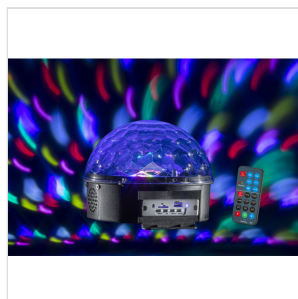

CB-630B

6*3W LED NEW PATTERN CRYSTAL BALL LIGHT WITH BT, MP3 PLAYER AND REMOTE CONTROL

This new compact crystal magic ball and its lighting effects are perfect for your party or any other event. CB-630B is a light effect composed by a crystal semi-ball with 6*3W LEDs (RGBWYP).

You can choose between different lighting effects that exploit changes of color, music and rotation speed. It features a multimedia player with BT, Micro-SD and USD for MP3 e WAV files.

CB-630B

6*3W LED NEW PATTERN CRYSTAL BALL LIGHT WITH BT, MP3 PLAYER AND REMOTE CONTROL

PRODUCT DETAILS

KEY FEATURES

Source: 6 LEDs (3W Red, 3W Green, 3W Blue, 3W White, 3W Amber, 3W Purple)

Beam: 80 lens; each lens can out 3-6 light beams and reach 240-280 beams

Long-lasting LEDs (20,000 hours)

Beam angle: 130°

Effects: Round dots, circles & flashing effects

Play Mode: Auto, Flash, S1, S2, S3

Media Player: BT, USB/Micro-SD (MP3, WAV) with two 1W broad-band speakers

Remote controller (CR1220, 3V lithium battery)