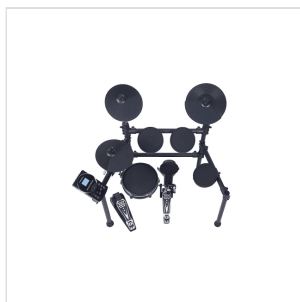

DD630S

ELECTRONIC DRUM SET COMPACT AND ELEGANT WITH 10" 2 ZONE MESH SNARE AND EXPANDIBILITY TO 2 CRASH AND 4 TOM

The Medeli DD630S is a digital drum complete with everything! The newly designed and intuitive audio module features a backlit LCD display and contains 408 different drum sounds distributed over 30 factory programmed kits, as well as 10 user drum kits, where you can create and save your own Drum set. There are also 80 training presets, as well as a metronome with adjustable speed (30-280 bpm). The drum kit includes a 10" two-zone MESH Snare Pad and is equipped with sturdy attachments and easy to adjust and assemble. There is also the possibility of integrating another dish. The kit has a MIDI output, as well as a USB port for connecting to a computer or other external devices.

DD630S

ELECTRONIC DRUM SET COMPACT AND ELEGANT WITH 10" 2 ZONE MESH SNARE AND EXPANDIBILITY TO 2 CRASH AND 4 TOM

PRODUCT DETAILS

KEY FEATURES

Backlit LCD Display

30 Drum kits, 408 Sounds, 10 Hi-Hat Combination, 60 preset songs and 10 User Song.

DD630S

ELECTRONIC DRUM SET COMPACT AND ELEGANT WITH 10" 2 ZONE MESH SNARE AND EXPANDIBILITY TO 2 CRASH AND 4 TOM

Sequencer	5 User song with Real-time Recording til 25000 notes and 192 ticks per beat.
Tempo	30~280
Metronome	Click voice; Volume; Time signature; Interval select.
Trigger Parameters	Sensitivity; Curve; Crosstalk; Retrigger cancel.
Power Supply	DC 9V/500mA (AC/DC Adapter Included)
Dimensions (WxDxH)	1140 x 610 x 1200 mm
Weight	17,4 kg
Packing Dimensions (WxDxH)	880 x 580 x 335 mm
Packing Weight	23Kg