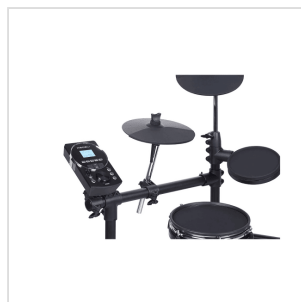

DD630S

ELECTRONIC DRUM SET COMPACT AND ELEGANT WITH 10" 2 ZONE MESH SNARE AND EXPANDIBILITY TO 2 CRASH AND 4 TOM

The Medeli DD630S is a digital drum complete with everything! The newly designed and intuitive audio module features a backlit LCD display and contains 408 different drum sounds distributed over 30 factory programmed kits, as well as 10 user drum kits, where you can create and save your own Drum set. There are also 80 training presets, as well as a metronome with adjustable speed (30-280 bpm). The drum kit includes a 10" two-zone MESH Snare Pad and is equipped with sturdy attachments and easy to adjust and assemble. There is also the possibility of integrating another dish. The kit has a MIDI output, as well as a USB port for connecting to a computer or other external devices.

DD630S

ELECTRONIC DRUM SET COMPACT AND ELEGANT WITH 10" 2 ZONE MESH SNARE AND EXPANDIBILITY TO 2 CRASH AND 4 TOM

PRODUCT DETAILS

KEY FEATURES

Backlit LCD Display

30 Drum kits, 408 Sounds, 10 Hi-Hat Combination, 60 preset songs and 10 User Song.

10" Two-zone MESH Snare Pad

Three coach modes with dozens of common best practice. Automatically score function intuitively reflects practice condition.

AUX IN input to connect external devices such as smartphones, tablets or CD Player and play along with your favorite songs.

DD630S

ELECTRONIC DRUM SET COMPACT AND ELEGANT WITH 10" 2 ZONE MESH SNARE AND EXPANDIBILITY TO 2 CRASH AND 4 TOM

Sequencer	5 User song with Real-time Recording til 25000 notes and 192 ticks per beat.
Tempo	30~280
Metronome	Click voice; Volume; Time signature; Interval select.
Trigger Parameters	Sensitivity; Curve; Crosstalk; Retrigger cancel.
Power Supply	DC 9V/500mA (AC/DC Adapter Included)
Dimensions (WxDxH)	1140 x 610 x 1200 mm
Weight	17,4 kg
Packing Dimensions (WxDxH)	880 x 580 x 335 mm
Packing Weight	23Kg