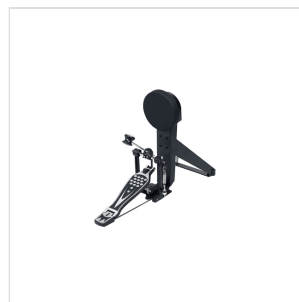

DD630S

ELECTRONIC DRUM SET COMPACT AND ELEGANT WITH 10" 2 ZONE MESH SNARE AND EXPANDIBILITY TO 2 CRASH AND 4 TOM

The Medeli DD630S is a digital drum complete with everything! The newly designed and intuitive audio module features a backlit LCD display and contains 408 different drum sounds distributed over 30 factory programmed kits, as well as 10 user drum kits, where you can create and save your own Drum set. There are also 80 training presets, as well as a metronome with adjustable speed (30-280 bpm). The drum kit includes a 10" two-zone MESH Snare Pad and is equipped with sturdy attachments and easy to adjust and assemble. There is also the possibility of integrating another dish. The kit has a MIDI output, as well as a USB port for connecting to a computer or other external devices.

DD630S

ELECTRONIC DRUM SET COMPACT AND ELEGANT WITH 10" 2 ZONE MESH SNARE AND EXPANDIBILITY TO 2 CRASH AND 4 TOM

PRODUCT DETAILS

KEY FEATURES

Backlit LCD Display

30 Drum kits, 408 Sounds, 10 Hi-Hat Combination, 60 preset songs and 10 User Song.

10" Two-zone MESH Snare Pad

Three coach modes with dozens of common best practice. Automatically score function intuitively reflects practice condition.

AUX IN input to connect external devices such as smartphones, tablets or CD Player and play along with your favorite songs.

DD630S

ELECTRONIC DRUM SET COMPACT AND ELEGANT WITH 10" 2 ZONE MESH SNARE AND EXPANDIBILITY TO 2 CRASH AND 4 TOM

Sequencer	5 User song with Real-time Recording til 25000 notes and 192 ticks per beat.
Tempo	30~280
Metronome	Click voice; Volume; Time signature; Interval select.
Trigger Parameters	Sensitivity; Curve; Crosstalk; Retrigger cancel.
Power Supply	DC 9V/500mA (AC/DC Adapter Included)
Dimensions (WxDxH)	1140 x 610 x 1200 mm
Weight	17,4 kg
Packing Dimensions (WxDxH)	880 x 580 x 335 mm
Packing Weight	23Kg