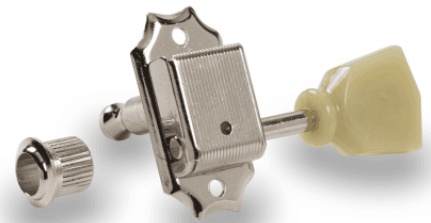

SD90 STANDARD SL N  
**ELECTRIC GUITAR MACHINE HEADS SET 3L/3R**  
**(NICKEL)**

---

Hi quality Electric Guitar Machine Heads Set (3L/3R) featuring  
Vintage style, SL type button and Standard string post.

# SD90 STANDARD SL N ELECTRIC GUITAR MACHINE HEADS SET 3L/3R (NICKEL)

### KEY FEATURES

Button: SL

String post: Standard

Gear ratio: 1:15

Finish: nickel

### SPECIFICATIONS

**Gear Ratio**

1:15

**Finishes**

Nickel