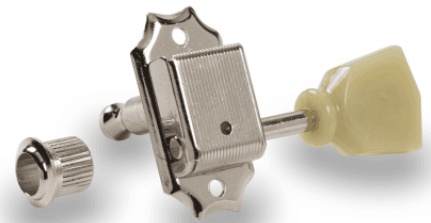

SD90 STANDARD SL N
ELECTRIC GUITAR MACHINE HEADS SET 3L/3R
(NICKEL)

Hi quality Electric Guitar Machine Heads Set (3L/3R) featuring
Vintage style, SL type button and Standard string post.

SD90 STANDARD SL N ELECTRIC GUITAR MACHINE HEADS SET 3L/3R (NICKEL)

PRODUCT DETAILS

KEY FEATURES

Button: SL

String post: Standard

Gear ratio: 1:15

Finish: nickel

SPECIFICATIONS

Gear Ratio

1:15

Finishes

Nickel