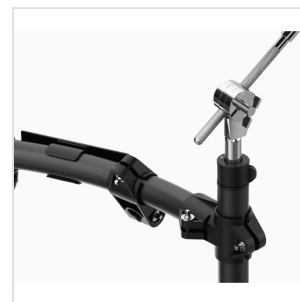

DM-7X ALL MESH DIGITAL DRUMKIT

NUX collaborates with REMO, the world-renowned drumhead brand, and equips DM -7X with all excellent REMO mesh heads. Enhanced by the latest Dual-Triggering technology (head and rim), DM-7X's 10" NDP-10 snare and the 8" NDP-8 toms provide accurate triggering and large strike area, together with authentic acoustic feel.

Meanwhile, with the advanced velocity-sensitive drum pads and cymbals, you can set parameters for your drum triggers to ensure the most accurate and natural response. DM-7X also features 30 precisely-sampled studio kits and a customizable sound library, which delivers the most realistic and expressive drum sounds.

In addition, practice mode offers recording and 5 types of coach functions, and various effects are available to further expand the playability.