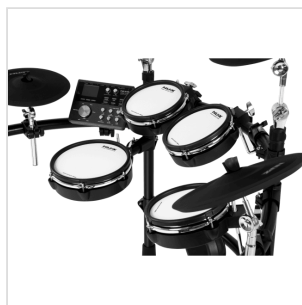

DM-7X ALL MESH DIGITAL DRUMKIT

NUX collaborates with REMO, the world-renowned drumhead brand, and equips DM-7X with all excellent REMO mesh heads. Enhanced by the latest Dual-Triggering technology (head and rim), DM-7X's 10" NDP-10 snare and the 8" NDP-8 toms provide accurate triggering and large strike area, together with authentic acoustic feel.

Meanwhile, with the advanced velocity-sensitive drum pads and cymbals, you can set parameters for your drum triggers to ensure the most accurate and natural response. DM-7X also features 30 precisely-sampled studio kits and a customizable sound library, which delivers the most realistic and expressive drum sounds.

In addition, practice mode offers recording and 5 types of coach functions, and various effects are available to further expand the playability.

DM-7X

ALL MESH DIGITAL DRUMKIT

PRODUCT DETAILS

KEY FEATURES

All Mesh Heads Made by REMO

Elegant curve design, simple to Install and adjust with Quick Disassembling Cymbal Arm Lock

Customizable Sound Library

Recording and Playing Along with Tracks

The coach function of NUX DM-7X allows you to select from 5 different practice methods