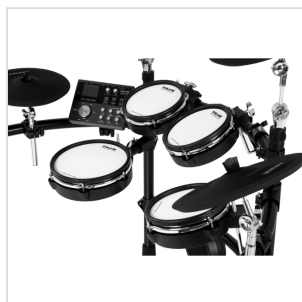

DM-7X ALL MESH DIGITAL DRUMKIT

NUX collaborates with REMO, the world-renowned drumhead brand, and equips DM -7X with all excellent REMO mesh heads. Enhanced by the latest Dual-Triggering technology (head and rim), DM-7X's 10" NDP-10 snare and the 8" NDP-8 toms provide accurate triggering and large strike area, together with authentic acoustic feel.

Meanwhile, with the advanced velocity-sensitive drum pads and cymbals, you can set parameters for your drum triggers to ensure the most accurate and natural response. DM-7X also features 30 precisely-sampled studio kits and a customizable sound library, which delivers the most realistic and expressive drum sounds.

In addition, practice mode offers recording and 5 types of coach functions, and various effects are available to further expand the playability.

DM-7X

ALL MESH DIGITAL DRUMKIT

PRODUCT DETAILS

KEY FEATURES

All Mesh Heads Made by REMO

Elegant curve design, simple to Install and adjust with Quick Disassembling Cymbal Arm Lock

Customizable Sound Library

Recording and Playing Along with Tracks

The coach function of NUX DM-7X allows you to select from 5 different practice methods