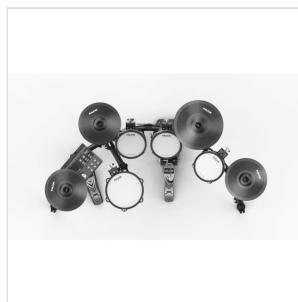

DM-7X ALL MESH DIGITAL DRUMKIT

NUX collaborates with REMO, the world-renowned drumhead brand, and equips DM -7X with all excellent REMO mesh heads. Enhanced by the latest Dual-Triggering technology (head and rim), DM-7X's 10" NDP-10 snare and the 8" NDP-8 toms provide accurate triggering and large strike area, together with authentic acoustic feel.

Meanwhile, with the advanced velocity-sensitive drum pads and cymbals, you can set parameters for your drum triggers to ensure the most accurate and natural response. DM-7X also features 30 precisely-sampled studio kits and a customizable sound library, which delivers the most realistic and expressive drum sounds.

In addition, practice mode offers recording and 5 types of coach functions, and various effects are available to further expand the playability.