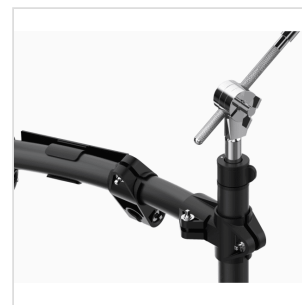

DM-7X ALL MESH DIGITAL DRUMKIT

NUX collaborates with REMO, the world-renowned drumhead brand, and equips DM-7X with all excellent REMO mesh heads. Enhanced by the latest Dual-Triggering technology (head and rim), DM-7X's 10" NDP-10 snare and the 8" NDP-8 toms provide accurate triggering and large strike area, together with authentic acoustic feel.

Meanwhile, with the advanced velocity-sensitive drum pads and cymbals, you can set parameters for your drum triggers to ensure the most accurate and natural response. DM-7X also features 30 precisely-sampled studio kits and a customizable sound library, which delivers the most realistic and expressive drum sounds.

In addition, practice mode offers recording and 5 types of coach functions, and various effects are available to further expand the playability.