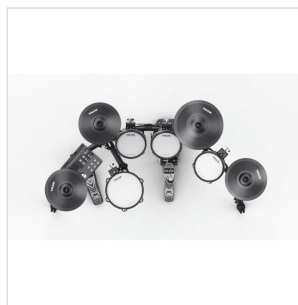

DM-7X ALL MESH DIGITAL DRUMKIT

NUX collaborates with REMO, the world-renowned drumhead brand, and equips DM-7X with all excellent REMO mesh heads. Enhanced by the latest Dual-Triggering technology (head and rim), DM-7X's 10" NDP-10 snare and the 8" NDP-8 toms provide accurate triggering and large strike area, together with authentic acoustic feel.

Meanwhile, with the advanced velocity-sensitive drum pads and cymbals, you can set parameters for your drum triggers to ensure the most accurate and natural response. DM-7X also features 30 precisely-sampled studio kits and a customizable sound library, which delivers the most realistic and expressive drum sounds.

In addition, practice mode offers recording and 5 types of coach functions, and various effects are available to further expand the playability.