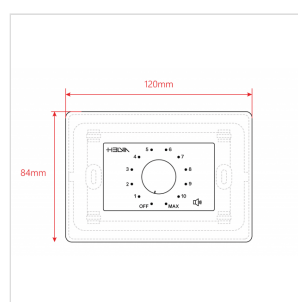

MURA 310

10W VOLUME ATTENUATOR FOR 70-100V SPEAKERS, 11 POSITIONS + OFF, WITH AUXILIARY LINE AND 24V ALARM CONTROL

The MURA 3 Series in-wall mount Volume Controllers are designed to be installed within normal 503-standard wall boxes (108x53,5x74mm, not supplied). They allow control of the volume with, respectively, 4 positions + off for MURA 305, and 11 positions + off for MURA 310/330/360. The max. nominal powers range from 2.5W to 30W in case of 70V lines; and 5W to 60W for 100V lines.

Each position attenuates the overall level from 5dB to 10dB, depending on the model. However, all they provide, in addition to the normal 70-100V audio line, the 70-100V auxiliary line at maximum level (the attenuation does not operate in this case but passes the whole signal to the speaker) and the 24V relay input for switching between normal and auxiliary line in case of alarm. The MURA 3 Series is supplied with a front cover plate (white) and is compatible with BTicino® Matix®

3P plates.