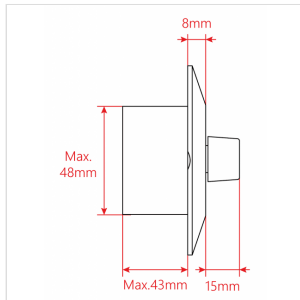

MURA 310

**10W VOLUME ATTENUATOR FOR 70-100V SPEAKERS,
11 POSITIONS + OFF, WITH AUXILIARY LINE AND 24V
ALARM CONTROL**