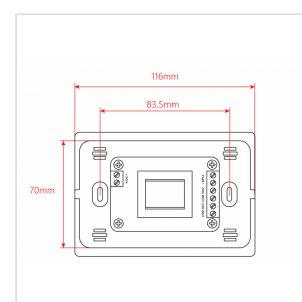

MURA 310

10W VOLUME ATTENUATOR FOR 70-100V SPEAKERS, 11 POSITIONS + OFF, WITH AUXILIARY LINE AND 24V ALARM CONTROL

The MURA 3 Series in-wall mount Volume Controllers are designed to be installed within normal 503-standard wall boxes (108x53,5x74mm, not supplied). They allow control of the volume with, respectively, 4 positions + off for MURA 305, and 11 positions + off for MURA 310/330/360. The max. nominal powers range from 2.5W to 30W in case of 70V lines; and 5W to 60W for 100V lines.

Each position attenuates the overall level from 5dB to 10dB, depending on the model. However, all they provide, in addition to the normal 70-100V audio line, the 70-100V auxiliary line at maximum level (the attenuation does not operate in this case but passes the whole signal to the speaker) and the 24V relay input for switching between normal and auxiliary line in case of alarm. The MURA 3 Series is supplied with a front cover plate (white) and is compatible with BTicino® Matix®

3P plates.