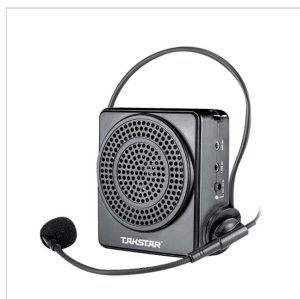

E188

PORTABLE VOCAL AMPLIFIER EXTRA LONG BATTERY WORKING TIME

This new portable amplifier is a technology jewel that will surprise you. Built with class D digital technology, it ensures high&clear loudspeaker output and a very low power consumption . In this way its lithium rechargeable battery can guarantee up to 20 hours of continuous playing. And when the battery is low, just plug the adaptor in the wall plug for charging. Easy and light to carry , this portable amp is advised for teachers , tour guide, speakers to small group.

E188

PORTABLE VOCAL AMPLIFIER EXTRA LONG BATTERY WORKING TIME

PRODUCT DETAILS

KEY FEATURES

unique and fashionable design

CLASS D digital module for low power consumption

10W output power

up to 20hrs continuous playtime

built-in high capacity rechargeable lithium-ion battery

Built-in MCU intelligent charging management system for secure battery charging and discharging

multiple wearing choices for convenient use

Application : teaching, tour guide, selling, outdoor PA

E188

PORTABLE VOCAL AMPLIFIER EXTRA LONG BATTERY WORKING TIME

Dimensioni 86 x 98 x 46 mm

Box contains 1 unit E188 , 1 adaptor DC 5V EU for recharging, 1 strap , 1 headset