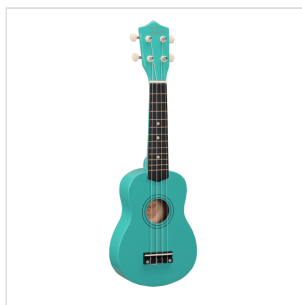

SUNNY 10-AM

SOPRANO UKULELE MAUI SUNNY CON BORSA

An exotic touch to your arrangements? Party with friends on the beach? MAUI ukuleles are what you are looking for. Available in 8 different colors, MAUI Sunny ukuleles come out with color bag and chords tutorial, allowing you to play whatever you want, wherever you want!

SUNNY 10-AM

SOPRANO UKULELE MAUI SUNNY CON BORSA

PRODUCT DETAILS

KEY FEATURES

Soprano ukulele

Body: linden

Fretboard: maple (12 frets)

Diapason: 13"

Machine heads: open with cream button

Bridge: abs

Chords tutorial included for fast&easy learning

Padded gig bag included

Provided in color box

Color: Aquamarine (AM)