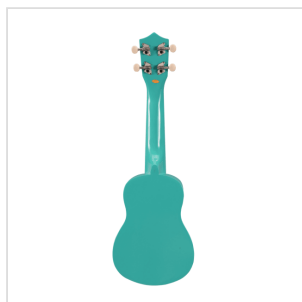

SUNNY 10-AM

SOPRANO UKULELE MAUI SUNNY CON BORSA

An exotic touch to your arrangements? Party with friends on the beach? MAUI ukuleles are what you are looking for. Available in 8 different colors, MAUI Sunny ukuleles come out with color bag and chords tutorial, allowing you to play whatever you want, wherever you want!

SUNNY 10-AM

SOPRANO UKULELE MAUI SUNNY CON BORSA

PRODUCT DETAILS

KEY FEATURES

Soprano ukulele

Body: linden

Fretboard: maple (12 frets)

Diapason: 13"

Machine heads: open with cream button

Bridge: abs

Chords tutorial included for fast&easy learning

Padded gig bag included

Provided in color box

Color: Aquamarine (AM)