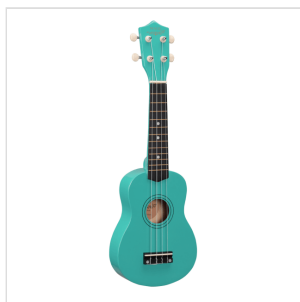

SUNNY 10-AM

SOPRANO UKULELE MAUI SUNNY CON BORSA

An exotic touch to your arrangements? Party with friends on the beach? MAUI ukuleles are what you are looking for. Available in 8 different colors, MAUI Sunny ukuleles come out with color bag and chords tutorial, allowing you to play whatever you want, wherever you want!

SUNNY 10-AM

SOPRANO UKULELE MAUI SUNNY CON BORSA

PRODUCT DETAILS

KEY FEATURES

Soprano ukulele

Body: linden

Fretboard: maple (12 frets)

Diapason: 13"

Machine heads: open with cream button

Bridge: abs

Chords tutorial included for fast&easy learning

Padded gig bag included

Provided in color box

Color: Aquamarine (AM)