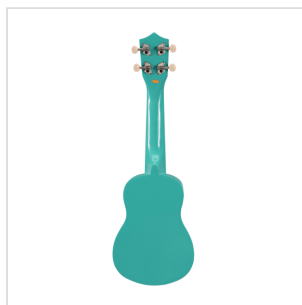

SUNNY 10-AM

SOPRANO UKULELE MAUI SUNNY CON BORSA

An exotic touch to your arrangements? Party with friends on the beach? MAUI ukuleles are what you are looking for. Available in 8 different colors, MAUI Sunny ukuleles come out with color bag and chords tutorial, allowing you to play whatever you want, wherever you want!

SUNNY 10-AM

SOPRANO UKULELE MAUI SUNNY CON BORSA

PRODUCT DETAILS

KEY FEATURES

Soprano ukulele

Body: linden

Fretboard: maple (12 frets)

Diapason: 13"

Machine heads: open with cream button

Bridge: abs

Chords tutorial included for fast&easy learning

Padded gig bag included

Provided in color box

Color: Aquamarine (AM)