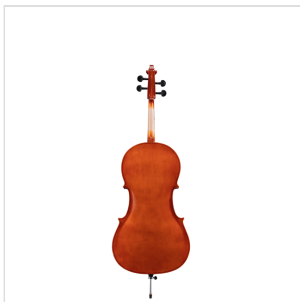

PCE-18

1/8 VIRTUOSO PRIMO CELLO WITH BAGS AND BOW

Virtuoso Primo series is the perfect choice for beginners demanding for affordable quality and playability. Virtuoso Primo, finishes, crafting and details definitely unmatched in this market range, coming out with alloy alluminium with integrated individual adjuster tailpiece, bow, bags, straps and rosin. A very complete hi-value deal.

PCE-18

1/8 VIRTUOSO PRIMO CELLO WITH BAGS AND BOW

PRODUCT DETAILS

KEY FEATURES

Top: Laminated

Back and sides: laminated

Binding: well done purfling (inlaid)

Bridge: maple

Fingerboard: dyed maple

Pegs and Chinrest: dyed maple

Tailpiece: alloy aluminium with integrated individual adjuster

Bow: student model in brazilian wood section

Color: Cherry Brown

Finish: glossy

bags

Accessories: rosin, straps, strings

Size: 1/8