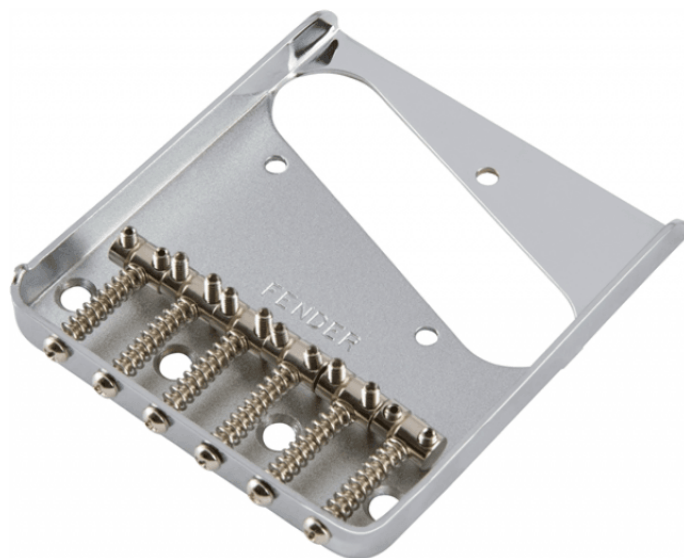

0990810000

6-SADDLE VINTAGE-SYLE TELECASTER® BRIDGE ASSEMBLY (CHROME)

Made for Fender® instruments in a variety of vintage and contemporary models. Each bridge assembly includes mounting hardware and wrenches.

Chrome-plated steel bridge with six fully adjustable nickel-plated barrel saddles for string-through-body Telecaster®.

0990810000

6-SADDLE VINTAGE-SYLE TELECASTER® BRIDGE ASSEMBLY (CHROME)

PRODUCT DETAILS

KEY FEATURES

Vintage-style six-saddle bridge assembly

String-through-body design

Six nickel-plated "barrel" saddles

Mounting hardware and adjustment wrenches included

For American Vintage series (USA) and Deluxe Nashville (Mexico) Telecaster guitars

Color: Chrome

Orientation: Right-Hand

Style: Vintage-Style