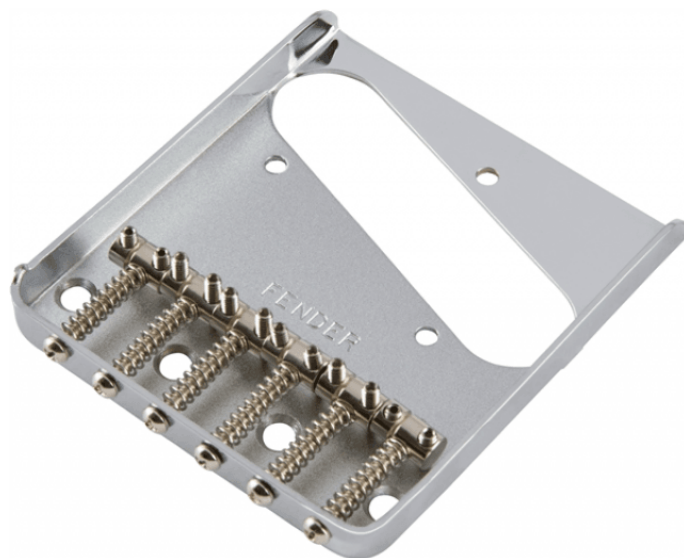

0990810000

6-SADDLE VINTAGE-STYLE TELECASTER® BRIDGE ASSEMBLY (CHROME)

Made for Fender® instruments in a variety of vintage and contemporary models. Each bridge assembly includes mounting hardware and wrenches.

Chrome-plated steel bridge with six fully adjustable nickel-plated barrel saddles for string-through-body Telecaster®.

0990810000

6-SADDLE VINTAGE-SYLE TELECASTER® BRIDGE ASSEMBLY (CHROME)

PRODUCT DETAILS

KEY FEATURES

Vintage-style six-saddle bridge assembly

String-through-body design

Six nickel-plated "barrel" saddles

Mounting hardware and adjustment wrenches included

For American Vintage series (USA) and Deluxe Nashville (Mexico) Telecaster guitars

Color: Chrome

Orientation: Right-Hand

Style: Vintage-Style