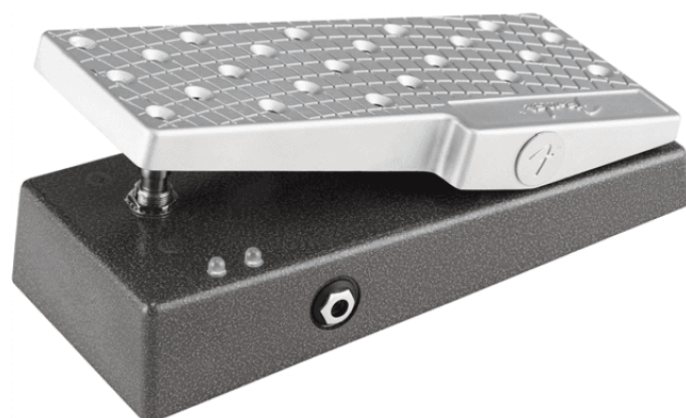

2301050000

EXP-1 EXPRESSION PEDAL, GRAY

Fender's EXP-1 Expression Pedal is a dynamic new dual-mode digital pedal that controls the volume or amp/effect parameters on Mustang® GT, III, IV and V amplifiers and on the new Mustang Floor multi-effects unit. Switch between "Volume" and "Expression" modes by stepping on the toe end of the pedal. Red and green LEDs indicate the mode in use.

In "Volume" mode—indicated by illumination of the green LED—EXP-1 controls the master volume or can be turned off. In "Expression" mode—indicated by illumination of the red LED—the EXP-1 controls most Mustang amp and effects parameters. Common among these, for example, are the frequency parameters of a wah effect and the rate/time parameters of modulation and delay effects.

The EXP-1 pedal puts great tonal control at your feet and provides a great way to make your Mustang amp or multi-effects unit even more fun, more expressive and more versatile.

2301050000

EXP-1 EXPRESSION PEDAL, GRAY

PRODUCT DETAILS

KEY FEATURES

Sturdy metal chassis

Dual Volume and Expression modes with illuminated LED indicators

Footswitchable control

Compatible with Mustang GT, III, IV and V amplifiers and Mustang Floor unit