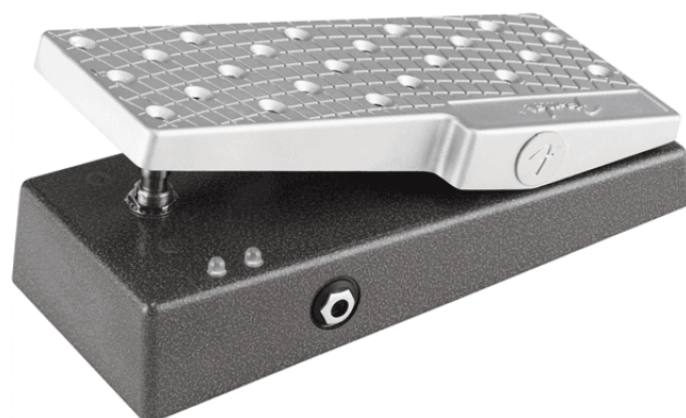

2301050000

EXP-1 EXPRESSION PEDAL, GRAY

Fender's EXP-1 Expression Pedal is a dynamic new dual-mode digital pedal that controls the volume or amp/effect parameters on Mustang® GT, III, IV and V amplifiers and on the new Mustang Floor multi-effects unit. Switch between "Volume" and "Expression" modes by stepping on the toe end of the pedal. Red and green LEDs indicate the mode in use.

In "Volume" mode-indicated by illumination of the green LED-EXP-1 controls the master volume or can be turned off. In "Expression" mode-indicated by illumination of the red LED-the EXP-1 controls most Mustang amp and effects parameters. Common among these, for example, are the frequency parameters of a wah effect and the rate/time parameters of modulation and delay effects.

The EXP-1 pedal puts great tonal control at your feet and provides a great way to make your Mustang amp or multi-effects unit even more fun, more expressive and more versatile.

2301050000

EXP-1 EXPRESSION PEDAL, GRAY

PRODUCT DETAILS

KEY FEATURES

Sturdy metal chassis

Dual Volume and Expression modes with illuminated LED indicators

Footswitchable control

Compatible with Mustang GT, III, IV and V amplifiers and Mustang Floor unit