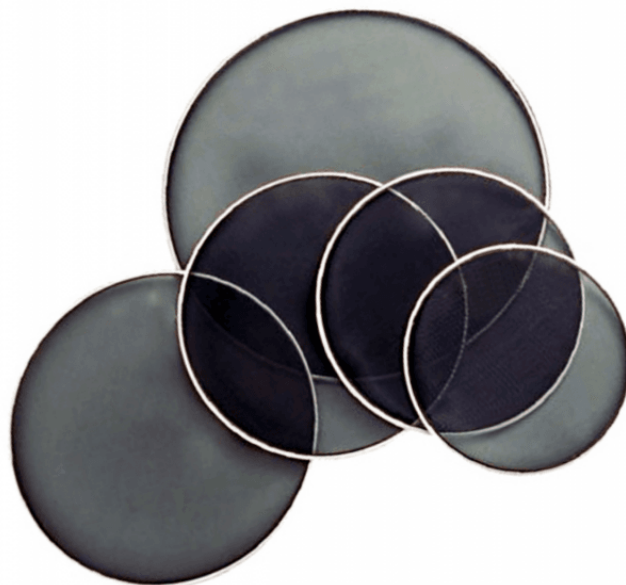

DHE-109-8

MESH DRUM HEAD - 8"

Wanna practice anytime, anywhere? Peace's Mesh Drum Heads are conceived for allowing you to silently practice wherever and whenever you want, with no need to say goodbye to the real feel of a regular drum head.

PRODUCT DETAILS

KEY FEATURES

Manufactured of a strong mesh fabric that responds like a regular drum head, while producing virtually no sound

8"

Color: black