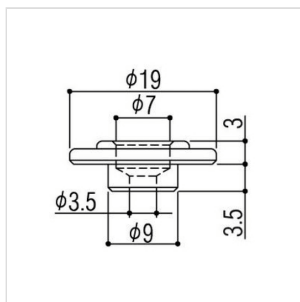

RB20C  
**BASS ROVER CHROME**

Button Bass Rover Gotoh