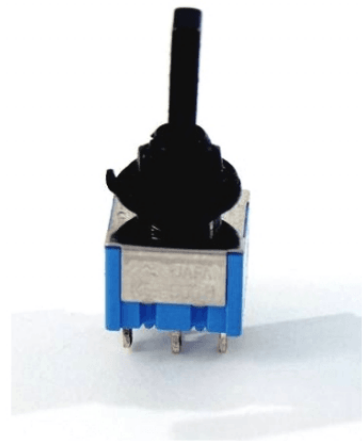

## SW60B ON/ON MINI SWITCH (BLACK)

---

SOUNDATION parts is the official replacement parts program for any SOUNDSATION musical instrument and beyond. You can find guitar or bass replacement parts made in Japan for repairing or restore of most famous vintage and modern guitars.

### KEY FEATURES

Position: On/On

Finish: Black