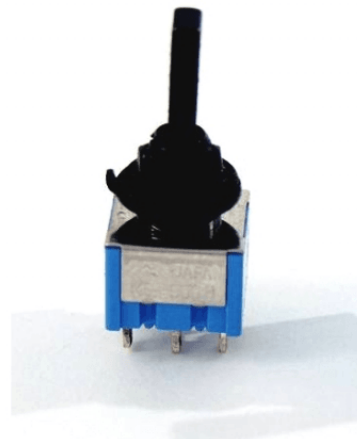

## SW60B ON/ON MINI SWITCH (BLACK)

---

SOUNDATION parts is the official replacement parts program for any SOUNDSATION musical instrument and beyond. You can find guitar or bass replacement parts made in Japan for repairing or restore of most famous vintage and modern guitars.

### KEY FEATURES

Position: On/On

Finish: Black