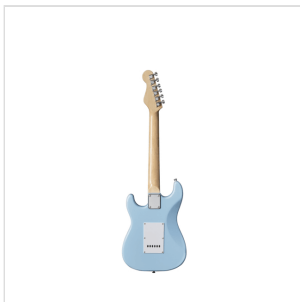

RIDER-JR TB

3/4 DOUBLE CUTAWAY ELECTRIC GUITAR WITH 3 SINGLE COILS

RIDER series is a super classic revisited: double cutaway electric guitar featuring basswood body for rich tone and reliability, 3 single coils for clear and brilliant tone. 22 frets Eco-Rosewood fretboard fully complies CITES regulation preserving the feeling and the look of rosewood. The 5-way switch and volume/tone pots offer great sound flexibility for blues, rock, funky tones. JR version feature a 3/4 size body, perfect choice for younger beginners demanding quality and playability.

RIDER-JR TB

3/4 DOUBLE CUTAWAY ELECTRIC GUITAR WITH 3 SINGLE COILS

PRODUCT DETAILS

KEY FEATURES

Body: basswood

Neck: maple

Fretboard: Eco-Rosewood (CITES compliant)

Frets: 22

Machine heads: chrome

Bridge: vintage tremolo

Pick ups: 3 single coils

Switch: 5 way

Pots: volume/tone/tone

Colour: Tropical Blue

Size: 3/4

SPECIFICATIONS

Nut	41.5 mm
Radius	14"
Scale	23"