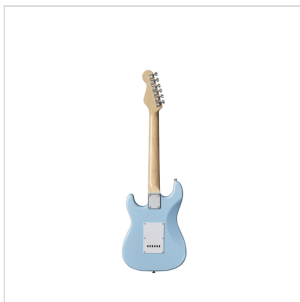

RIDER-JR TB

3/4 DOUBLE CUTAWAY ELECTRIC GUITAR WITH 3 SINGLE COILS

RIDER series is a super classic revisited: double cutaway electric guitar featuring basswood body for rich tone and reliability, 3 single coils for clear and brilliant tone. 22 frets Eco-Rosewood fretboard fully complies CITES regulation preserving the feeling and the look of rosewood. The 5-way switch and volume/tone pots offer great sound flexibility for blues, rock, funky tones. JR version feature a 3/4 size body, perfect choice for younger beginners demanding quality and playability.

RIDER-JR TB

3/4 DOUBLE CUTAWAY ELECTRIC GUITAR WITH 3 SINGLE COILS

PRODUCT DETAILS

KEY FEATURES

Body: basswood

Neck: maple

Fretboard: Eco-Rosewood (CITES compliant)

Frets: 22

Machine heads: chrome

Bridge: vintage tremolo

Pick ups: 3 single coils

Switch: 5 way

Pots: volume/tone/tone

Colour: Tropical Blue

Size: 3/4

SPECIFICATIONS