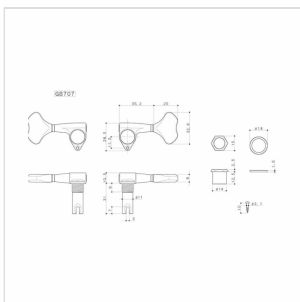

GB707 C R4

# ELECTRIC BASS MACHINE HEADS SET, R4, CHROME

Electric Bass Machine Heads Set, R4

GB707 C R4

# ELECTRIC BASS MACHINE HEADS SET, R4, CHROME

### SPECIFICATIONS

Finishes	Chrome
Installation	R4
Gear ratio	1:20