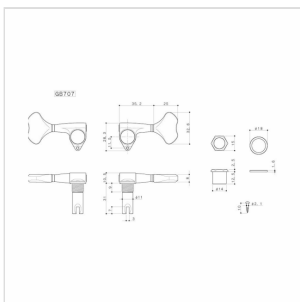

GB707 C R4  
**ELECTRIC BASS MACHINE HEADS SET, R4, CHROME**

Electric Bass Machine Heads Set, R4

GB707 C R4

# ELECTRIC BASS MACHINE HEADS SET, R4, CHROME

### KEY FEATURES

LUBRI COAT: With a "Solid Luburication Coat", reguler oil has been eliminated keeping the lubrication where it is needed for the life of the tuning machine heads. it is now enhanced with a GOTOH original anti-transformable lubrication oil and this reduces the friction between the gears resulting an ultra smooth feel minimal back lash and unrivalled tuning stability.

### SPECIFICATIONS

Finishes	Chrome
Installation	R4
Gear ratio	1:20