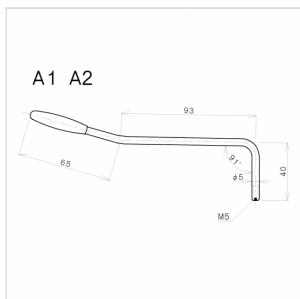

A2CK

5 MM TREMOLO LEVER FOR ELECTRIC GUITAR (COSMO BLACK)

Screw lever in Cosmo Black finishes, with black cap and a diameter of 5 mm. Suitable for all Gotoh tremolo bridges.

A2CK
5 MM TREMOLO LEVER FOR ELECTRIC GUITAR (COSMO BLACK)

PRODUCT DETAILS

KEY FEATURES

Finishes: Cosmo Black

Screw

Cap color: Black

Ideal for GE101T, 102T Gotoh Bridge

For statocaster and telecaster guitar

SPECIFICATIONS

Diameter

5 mm