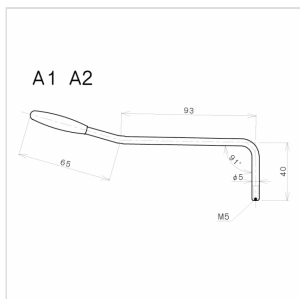

A2CK

5 MM TREMOLO LEVER FOR ELECTRIC GUITAR (COSMO BLACK)

Screw lever in Cosmo Black finishes, with black cap and a diameter of 5 mm. Suitable for all Gotoh tremolo bridges.

A2CK 5 MM TREMOLO LEVER FOR ELECTRIC GUITAR (COSMO BLACK)

PRODUCT DETAILS

KEY FEATURES

Finishes: Cosmo Black

Screw

Cap color: Black

Ideal for GE101T, 102T Gotoh Bridge

For statocaster and telecaster guitar

SPECIFICATIONS

Diameter

5 mm