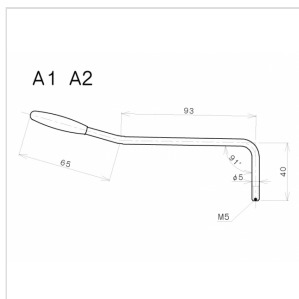

# 5 MM TREMOLO LEVER FOR ELECTRIC GUITAR (GOLD)

Screw lever in gold finishes, with black cap and a diameter of 5 mm. Suitable for all Gotoh tremolo bridges.

A2GG

# 5 MM TREMOLO LEVER FOR ELECTRIC GUITAR (GOLD)

### SPECIFICATIONS

**Diameter**

5 mm