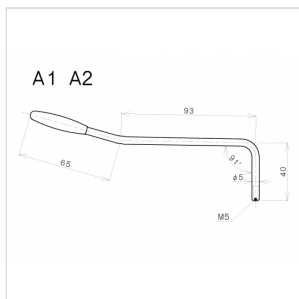

A2GG

5 MM TREMOLO LEVER FOR ELECTRIC GUITAR (GOLD)

Screw lever in gold finishes, with black cap and a diameter of 5 mm. Suitable for all Gotoh tremolo bridges.

A2GG

5 MM TREMOLO LEVER FOR ELECTRIC GUITAR (GOLD)

PRODUCT DETAILS

KEY FEATURES

Finishes: Gold

Screw

Cap color: Black

Ideal for GE101T, 102T Gotoh Bridge

For statocaster and telecaster guitar

SPECIFICATIONS

Diameter

5 mm