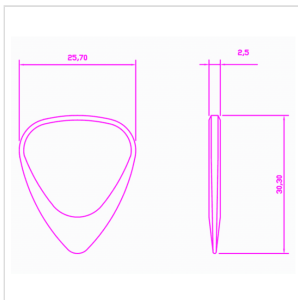

ZDT-GE-1

ZODIAC TONES "GEMINI" 1 GUITAR PICK

Zodiac Tones are based upon the Classic 351 shape. They are CNC Milled to tight tolerances and are 2.5mm thick chamfering down to a playing tip at 0.7mm thick. Born under the same sign as Bob Dylan.