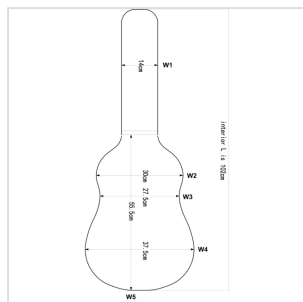

TD100-C

ARCTOP HARDCASE FOR CLASSIC GUITAR IN TWEED COVERING

PRODUCT DETAILS

KEY FEATURES

3-ply cross grained wood arctop protection

Soft yet protective interior with accessories compartment

Heavy duty gold plated hardware

3 gold finish latches with locking key

Tweed fabric covering

Instrument: classic guitar

Total interior length: 102cm

Body interior length: 55.5cm

W1 interior width (see pic): 14cm

W2 interior width (see pic): 30cm

W3 interior width (see pic): 27.5cm

W4 interior width (see pic): 37.5cm

Interior height: 13.5cm