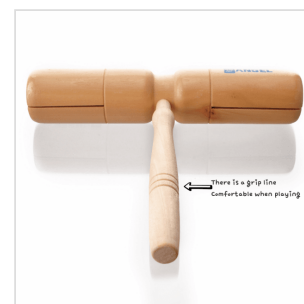

# ARW WOOD BLOCK

The wood block Angel ARW is made by completely dried wood is smoother by secondary process.

This process makes the appearance softer.

# ARW WOOD BLOCK

---

### KEY FEATURES

Material: wood

Completely dried wood is smoother by secondary process

There is a grip line comfortable when playing

With beater

3 pcs.