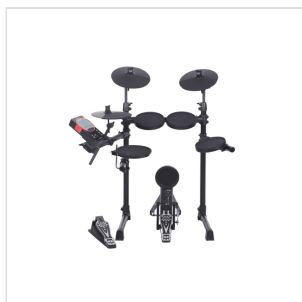

## COMPACT, FOLDABLE ELECTRONIC DRUM SET WITH ELEGANT DESIGN AND 10" 2-ZONE SNARE PAD AND EXPANDABILITY TO 2 CRASH AND 4 TOM.

The DD610S electronic drum has been designed both for those who want to start studying and for those who perform with live performances. The instrument has been equipped with all the new voices and a 10" 2-Zone Snare so as to improve the sound quality and thus achieve a realistic and natural feeling. DD610S has an elegant design and is compact, lightweight and foldable. These features make it easy to transport and easy to install. 64 notes of polyphony, 25 drum sets, 226 percussive sounds, different ways to practice and many other features give the DD610S an excellent quality / price ratio.

# COMPACT, FOLDABLE ELECTRONIC DRUM SET WITH ELEGANT DESIGN AND 10" 2-ZONE SNARE PAD AND EXPANDABILITY TO 2 CRASH AND 4 TOM.

### SPECIFICATIONS

**Display** Backlit LCD.

**Polyphony** 64

**Drum Pads and Pedals** 1 x 2-Zone Snare pad, 3 x Tom pads, 1 x Crash with Choke, 1 x Ride with Choke, 1 x Hi-hat (continuous control), 1 x Hi-hat Pedal, 1 x Kick pad and 1 x Kick pedal.

# COMPACT, FOLDABLE ELECTRONIC DRUM SET WITH ELEGANT DESIGN AND 10" 2-ZONE SNARE PAD AND EXPANDABILITY TO 2 CRASH AND 4 TOM.

<b>Sequencer</b>	1 User song with Real-time Recording til 25000 notes and 192 ticks per beat.
<b>Tempo</b>	30~280
<b>Metronome</b>	Click voice; Volume; Time signature; Interval select.
<b>Trigger Parameters</b>	Sensitivity; Curve; Crosstalk; Retrigger cancel.
<b>Power Supply</b>	DC 9V/500mA (AC/DC Adapter Included)
<b>Dimensions (WxDxH)</b>	955 x 530 x 1130 mm
<b>Weight</b>	15 kg
<b>Packing Dimensions (WxDxH)</b>	875 x 515 x 300 mm
<b>Packing Weight</b>	20,2Kg