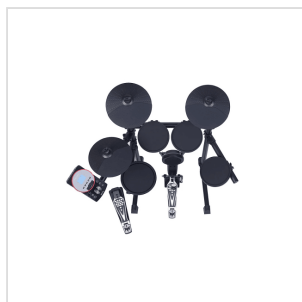

## COMPACT, FOLDABLE ELECTRONIC DRUM SET WITH ELEGANT DESIGN AND 10" 2-ZONE SNARE PAD AND EXPANDABILITY TO 2 CRASH AND 4 TOM.

The DD610S electronic drum has been designed both for those who want to start studying and for those who perform with live performances. The instrument has been equipped with all the new voices and a 10" 2-Zone Snare so as to improve the sound quality and thus achieve a realistic and natural feeling. DD610S has an elegant design and is compact, lightweight and foldable. These features make it easy to transport and easy to install. 64 notes of polyphony, 25 drum sets, 226 percussive sounds, different ways to practice and many other features give the DD610S an excellent quality / price ratio.

# COMPACT, FOLDABLE ELECTRONIC DRUM SET WITH ELEGANT DESIGN AND 10" 2-ZONE SNARE PAD AND EXPANDABILITY TO 2 CRASH AND 4 TOM.

### SPECIFICATIONS

**Display** Backlit LCD.

**Polyphony** 64

**Drum Pads and Pedals** 1 x 2-Zone Snare pad, 3 x Tom pads, 1 x Crash with Choke, 1 x Ride with Choke, 1 x Hi-hat (continuous control), 1 x Hi-hat Pedal, 1 x Kick pad and 1 x Kick pedal.

# COMPACT, FOLDABLE ELECTRONIC DRUM SET WITH ELEGANT DESIGN AND 10" 2-ZONE SNARE PAD AND EXPANDABILITY TO 2 CRASH AND 4 TOM.

<b>Sequencer</b>	1 User song with Real-time Recording til 25000 notes and 192 ticks per beat.
<b>Tempo</b>	30~280
<b>Metronome</b>	Click voice; Volume; Time signature; Interval select.
<b>Trigger Parameters</b>	Sensitivity; Curve; Crosstalk; Retrigger cancel.
<b>Power Supply</b>	DC 9V/500mA (AC/DC Adapter Included)
<b>Dimensions (WxDxH)</b>	955 x 530 x 1130 mm
<b>Weight</b>	15 kg
<b>Packing Dimensions (WxDxH)</b>	875 x 515 x 300 mm
<b>Packing Weight</b>	20,2Kg