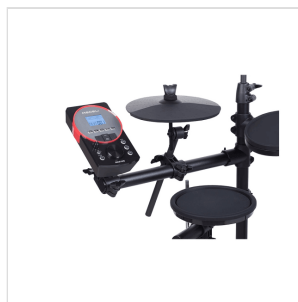

## COMPACT, FOLDABLE ELECTRONIC DRUM SET WITH ELEGANT DESIGN AND 10" 2-ZONE SNARE PAD AND EXPANDABILITY TO 2 CRASH AND 4 TOM.

The DD610S electronic drum has been designed both for those who want to start studying and for those who perform with live performances. The instrument has been equipped with all the new voices and a 10" 2-Zone Snare so as to improve the sound quality and thus achieve a realistic and natural feeling. DD610S has an elegant design and is compact, lightweight and foldable. These features make it easy to transport and easy to install. 64 notes of polyphony, 25 drum sets, 226 percussive sounds, different ways to practice and many other features give the DD610S an excellent quality / price ratio.

# COMPACT, FOLDABLE ELECTRONIC DRUM SET WITH ELEGANT DESIGN AND 10" 2-ZONE SNARE PAD AND EXPANDABILITY TO 2 CRASH AND 4 TOM.

### KEY FEATURES

Backlit LCD Display

25 Drum kits, 226 Sounds, 9 Hi-Hat Combination, 60 preset Pattern and 1 User Song.

10" 2-Zone Snare Pad

Three coach modes with dozens of common best practice. Automatically score function intuitively reflects practice condition.

# COMPACT, FOLDABLE ELECTRONIC DRUM SET WITH ELEGANT DESIGN AND 10" 2-ZONE SNARE PAD AND EXPANDABILITY TO 2 CRASH AND 4 TOM.

<b>Sequencer</b>	1 User song with Real-time Recording til 25000 notes and 192 ticks per beat.
<b>Tempo</b>	30~280
<b>Metronome</b>	Click voice; Volume; Time signature; Interval select.
<b>Trigger Parameters</b>	Sensitivity; Curve; Crosstalk; Retrigger cancel.
<b>Power Supply</b>	DC 9V/500mA (AC/DC Adapter Included)
<b>Dimensions (WxDxH)</b>	955 x 530 x 1130 mm
<b>Weight</b>	15 kg
<b>Packing Dimensions (WxDxH)</b>	875 x 515 x 300 mm
<b>Packing Weight</b>	20,2Kg