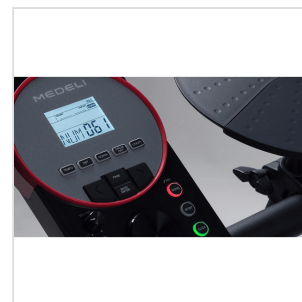

## COMPACT, FOLDABLE ELECTRONIC DRUM SET WITH ELEGANT DESIGN AND 10" 2-ZONE SNARE PAD AND EXPANDABILITY TO 2 CRASH AND 4 TOM.

The DD610S electronic drum has been designed both for those who want to start studying and for those who perform with live performances. The instrument has been equipped with all the new voices and a 10" 2-Zone Snare so as to improve the sound quality and thus achieve a realistic and natural feeling. DD610S has an elegant design and is compact, lightweight and foldable. These features make it easy to transport and easy to install. 64 notes of polyphony, 25 drum sets, 226 percussive sounds, different ways to practice and many other features give the DD610S an excellent quality / price ratio.

# COMPACT, FOLDABLE ELECTRONIC DRUM SET WITH ELEGANT DESIGN AND 10" 2-ZONE SNARE PAD AND EXPANDABILITY TO 2 CRASH AND 4 TOM.

# COMPACT, FOLDABLE ELECTRONIC DRUM SET WITH ELEGANT DESIGN AND 10" 2-ZONE SNARE PAD AND EXPANDABILITY TO 2 CRASH AND 4 TOM.

<b>Sequencer</b>	1 User song with Real-time Recording til 25000 notes and 192 ticks per beat.
<b>Tempo</b>	30~280
<b>Metronome</b>	Click voice; Volume; Time signature; Interval select.
<b>Trigger Parameters</b>	Sensitivity; Curve; Crosstalk; Retrigger cancel.
<b>Power Supply</b>	DC 9V/500mA (AC/DC Adapter Included)
<b>Dimensions (WxDxH)</b>	955 x 530 x 1130 mm
<b>Weight</b>	15 kg
<b>Packing Dimensions (WxDxH)</b>	875 x 515 x 300 mm
<b>Packing Weight</b>	20,2Kg