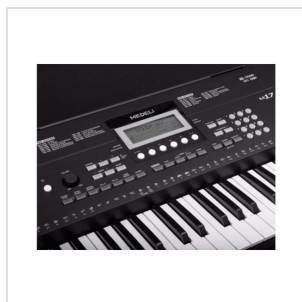

M17

PORTABLE ARRANGER KEYBOARD WITH 61 TOUCH RESPONSE KEYS

The Medeli M17 arranger keyboard is equipped with 61 touch response keys that allow you to give expression and nuances to your performances. It offers a wide variety of sounds and styles that cover a very wide range of musical genres. Thanks to the built-in bass-boost sound system, with 2x10-watt speakers, this keyboard offers a strong sound but rich in low-frequency performance with remarkable bite and clarity. The backlit LCD Display allows you to easily navigate between different sounds, styles and functions. Thanks to its lightness, the Medeli M17 keyboard is easily transportable, making it the perfect companion for both professionals and simple enthusiasts.

M17

PORTABLE ARRANGER KEYBOARD WITH 61 TOUCH RESPONSE KEYS

PRODUCT DETAILS

KEY FEATURES

61 Keys Portable Keyboard with Touch Response Technology to simulate feel of authentic acoustic pianos.

Large Backlit LCD for easy setup (Sounds, Styles, Parameters, Etc.) and navigation.