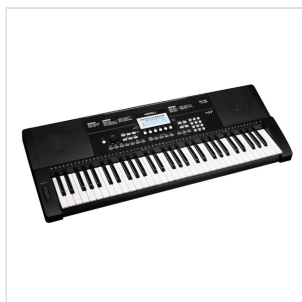

M17

PORTABLE ARRANGER KEYBOARD WITH 61 TOUCH RESPONSE KEYS

The Medeli M17 arranger keyboard is equipped with 61 touch response keys that allow you to give expression and nuances to your performances. It offers a wide variety of sounds and styles that cover a very wide range of musical genres. Thanks to the built-in bass-boost sound system, with 2x10-watt speakers, this keyboard offers a strong sound but rich in low-frequency performance with remarkable bite and clarity. The backlit LCD Display allows you to easily navigate between different sounds, styles and functions. Thanks to its lightness, the Medeli M17 keyboard is easily transportable, making it the perfect companion for both professionals and simple enthusiasts.

M17

PORTABLE ARRANGER KEYBOARD WITH 61 TOUCH RESPONSE KEYS

PRODUCT DETAILS

KEY FEATURES

61 Keys Portable Keyboard with Touch Response Technology to simulate feel of authentic acoustic pianos.

Large Backlit LCD for easy setup (Sounds, Styles, Parameters, Etc.) and navigation.

Pitch Bend wheel

USB/MIDI function to use with music software.

Headphones output.

Sustain pedal input.

Selectable reverb and chorus effects.

Record mode and built in metronome.

Battery Operation

SPECIFICATIONS