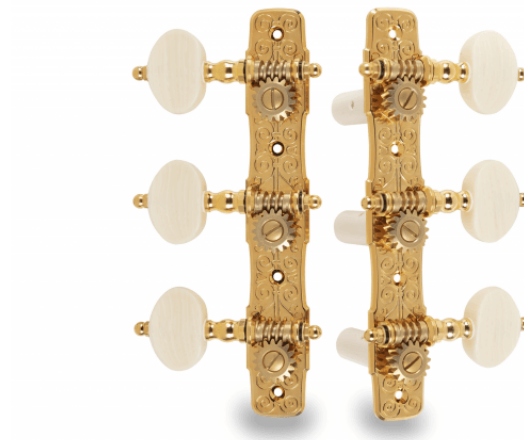

35G510P P GG**CLASSIC GUITAR BRASS MACHINE HEADS SET (GOLD)**

Brass Machine Head for classical guitar finely crafted and embellished with P style pearl buttons. Elegance and precision are essential elements to bring the instrument to the highest levels.

35G510P P GG

CLASSIC GUITAR BRASS MACHINE HEADS SET (GOLD)

PRODUCT DETAILS

KEY FEATURES

Rock Solid anchoring system developed by Gotoh preventing movements outside the central axis of the pin for a greater tuning stability.

Pearl Buttons (P)

Gear ratio: 1:16

String post: plastic (30x10mm)

Plate material: brass

Finish: gold

Screws included

SPECIFICATIONS

Finishes	Gold
Gear ratio	1:14