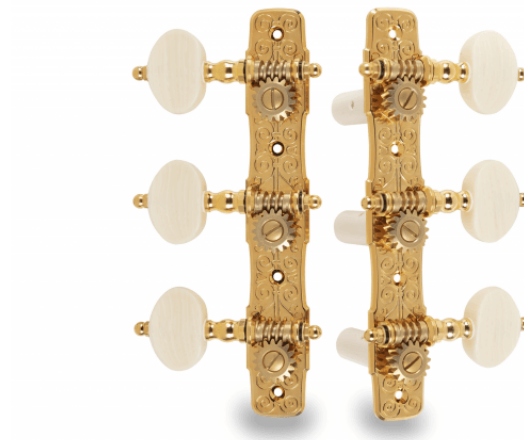

35G510P P GG

CLASSIC GUITAR BRASS MACHINE HEADS SET (GOLD)

Brass Machine Head for classical guitar finely crafted and embellished with P style pearl buttons. Elegance and precision are essential elements to bring the instrument to the highest levels.

35G510P P GG

CLASSIC GUITAR BRASS MACHINE HEADS SET (GOLD)

PRODUCT DETAILS

KEY FEATURES

Rock Solid anchoring system developed by Gotoh preventing movements outside the central axis of the pin for a greater tuning stability.

Pearl Buttons (P)

Gear ratio: 1:16

String post: plastic (30x10mm)

Plate material: brass

Finish: gold

Screws included

SPECIFICATIONS

Finishes	Gold
Gear ratio	1:14