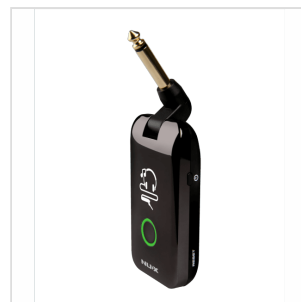

MP-2 MIGHTY PLUG REMOTE MODELLING AMPLUG FOR GUITAR AND BASS

Mighty Plug is a handy silent-play gear for both guitarists and bassists, featuring various effects, modeling amplifiers, and Impulse Response (IR) cabinet models. With built-in acoustic guitar IR models and acoustic amps, you can play regular electric guitar to simulate acoustic guitar. The embedded Drum patterns can let you play along with your favorite music styles. To remote Mighty Plug with a smartphone or tablet via Bluetooth connection, you can install the MIGHTY AMP application (free). Believe it or not, it's all in there!

MP-2 MIGHTY PLUG REMOTE MODELLING AMPLUG FOR GUITAR AND BASS

PRODUCT DETAILS

KEY FEATURES

Choose your mode: guitar or bass

Guitar mode: 3 channels + Acoustic Guitar simulator

Electric channels feature 1 noise gate, 7 stompbox effects, 9 amp models, 8 guitar cabinet IR's, 6 modulation effects, 4 delays, and 4 reverbs