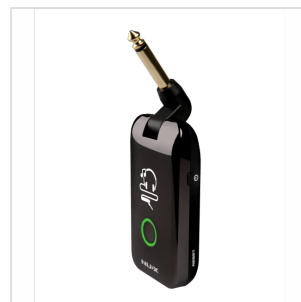

## MP-2 MIGHTY PLUG REMOTE MODELLING AMPLUG FOR GUITAR AND BASS

Mighty Plug is a handy silent-play gear for both guitarists and bassists, featuring various effects, modeling amplifiers, and Impulse Response (IR) cabinet models. With built-in acoustic guitar IR models and acoustic amps, you can play regular electric guitar to simulate acoustic guitar. The embedded Drum patterns can let you play along with your favorite music styles. To remote Mighty Plug with a smartphone or tablet via Bluetooth connection, you can install the MIGHTY AMP application (free). Believe it or not, it's all in there!

# MP-2 MIGHTY PLUG REMOTE MODELLING AMPLUG FOR GUITAR AND BASS