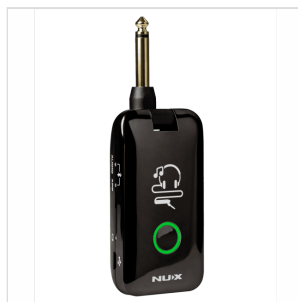

## MP-2 MIGHTY PLUG REMOTE MODELLING AMPLUG FOR GUITAR AND BASS

Mighty Plug is a handy silent-play gear for both guitarists and bassists, featuring various effects, modeling amplifiers, and Impulse Response (IR) cabinet models. With built-in acoustic guitar IR models and acoustic amps, you can play regular electric guitar to simulate acoustic guitar. The embedded Drum patterns can let you play along with your favorite music styles. To remote Mighty Plug with a smartphone or tablet via Bluetooth connection, you can install the MIGHTY AMP application (free). Believe it or not, it's all in there!

# MP-2 MIGHTY PLUG REMOTE MODELLING AMPLUG FOR GUITAR AND BASS