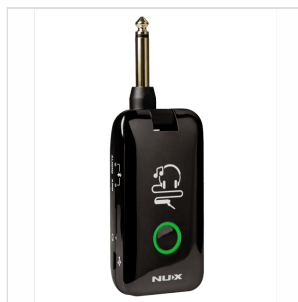

MP-2 MIGHTY PLUG REMOTE MODELLING AMPLUG FOR GUITAR AND BASS

Mighty Plug is a handy silent-play gear for both guitarists and bassists, featuring various effects, modeling amplifiers, and Impulse Response (IR) cabinet models. With built-in acoustic guitar IR models and acoustic amps, you can play regular electric guitar to simulate acoustic guitar. The embedded Drum patterns can let you play along with your favorite music styles. To remote Mighty Plug with a smartphone or tablet via Bluetooth connection, you can install the MIGHTY AMP application (free). Believe it or not, it's all in there!

MP-2 MIGHTY PLUG REMOTE MODELLING AMPLUG FOR GUITAR AND BASS

PRODUCT DETAILS

KEY FEATURES

Choose your mode: guitar or bass

Guitar mode: 3 channels + Acoustic Guitar simulator

Electric channels feature 1 noise gate, 7 stompbox effects, 9 amp models, 8 guitar cabinet IR's, 6 modulation effects, 4 delays, and 4 reverbs