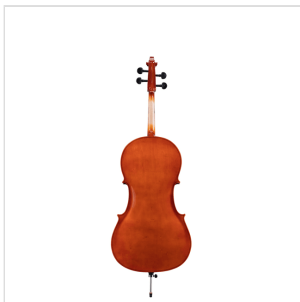

# 1/4 VIRTUOSO PRIMO CELLO WITH BAGS AND BOW

Virtuoso Primo series is the perfect choice for beginners demanding for affordable quality and playability. Virtuoso Primo, finishes, crafting and details definitely unmatched in this market range, coming out with alloy alluminium with integrated individual adjuster tailpiece, bow, bags, straps and rosin. A very complete hi-value deal.

### KEY FEATURES

Top: Laminated

Back and sides: laminated

Binding: well done purfling (inlaid)

Bridge: maple

Fingerboard: dyed maple

Pegs and Chinrest: dyed maple

Tailpiece: alloy aluminium with integrated individual adjuster