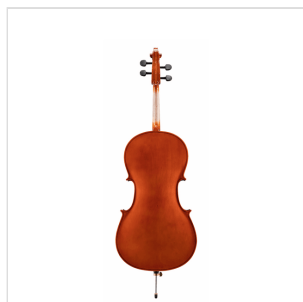

# 1/2 VIRTUOSO STUDENT CELLO WITH BAGS AND BOW

Virtuoso Student series is the perfect choice for beginners demanding for affordable quality and playability. Virtuoso Student provides woods, finishes, crafting and details definitely unmatched in this market range, coming out with alloy aluminium with integrated individual adjuster tailpiece, bow with hexagonal section, case, straps and rosin. A very complete hi-value deal.

### KEY FEATURES

Top: carved solid spruce

Back and sides: Laminated

Binding: well done purfling (inlaid)

Bridge: French style maple

Fingerboard: dyed maple

Pegs and Chinrest: dyed maple

Tailpiece: alloy aluminium with integrated individual adjuster