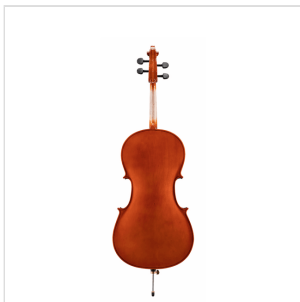

VSCE-12

1/2 VIRTUOSO STUDENT CELLO WITH BAGS AND BOW

Virtuoso Student series is the perfect choice for beginners demanding for affordable quality and playability. Virtuoso Student provides woods, finishes, crafting and details definitely unmatched in this market range, coming out with alloy aluminium with integrated individual adjuster tailpiece, bow with hexagonal section, case, straps and rosin. A very complete hi-value deal.

VSCE-12

1/2 VIRTUOSO STUDENT CELLO WITH BAGS AND BOW

PRODUCT DETAILS

KEY FEATURES

Top: carved solid spruce

Back and sides: Laminated

Binding: well done purfling (inlaid)

Bridge: French style maple

Fingerboard: dyed maple

Pegs and Chinrest: dyed maple

Tailpiece: alloy aluminium with integrated individual adjuster

Bow: student model in brazilian wood and hexagonal section

Color: Cherry Brown

Finish: glossy

Case: bags

Accessories: rosin, straps, strings

Size: 1/2