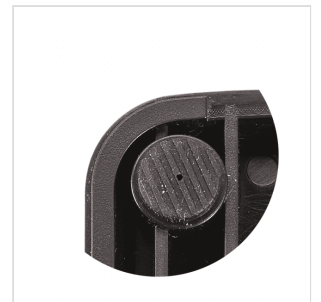

SUP-10

SUSTAIN PEDAL FOR KEYBOARD AND DIGITAL PIANO

SUP-10 is a sustain pedal featuring total compatibility for keyboards and digital pianos. Sturdy PVC body is conceived to resist in a working musician environment, while its chromed lever feels just like the real acoustic piano pedal.

SUP-10

SUSTAIN PEDAL FOR KEYBOARD AND DIGITAL PIANO

PRODUCT DETAILS

KEY FEATURES

For keyboard or digital piano

Perfect control

Sturdy PVC chassis conceived to resist the working musician environment

Chromed metal lever feels like a real acoustic piano pedal

Switchable polarity N.O./N.C.

1.5 meter cable

Weight: 380gr