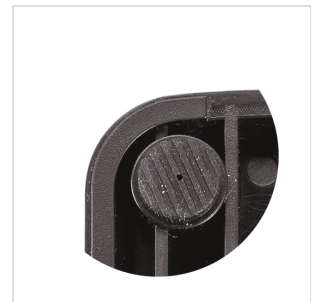

## SUP-10 SUSTAIN PEDAL FOR KEYBOARD AND DIGITAL PIANO

SUP-10 is a sustain pedal featuring total compatibility for keyboards and digital pianos. Sturdy PVC body is conceived to resist in a working musician environment, while its chromed lever feels just like the real acoustic piano pedal.

### KEY FEATURES

For keyboard or digital piano

Perfect control

Sturdy PVC chassis conceived to resist the working musician environment

Chromed metal lever feels like a real acoustic piano pedal

Switchable polarity N.O./N.C.