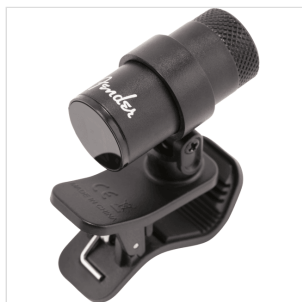

0239979002

**BULLET TUNER, BLACK**

Built with live performance reliability and aesthetic in mind, the Bullet Tuner provides a nonintrusive, staunchly accurate tool for musicians at every stage. A powerful engine with a noise-proof vibration sensor allows for precise chromatic tuning for electric, acoustic and bass guitar players alike—while a bright, color LED screen shows easy-to-see readings in any environment.

# BULLET TUNER, BLACK

### KEY FEATURES

Vibration-based tuning system

LED color screen

Strong clamp

10 minute auto sleep mode to preserve battery life

Click the power button twice to wake up

Tuning range: A (27.5Hz)–C (4186.0Hz)

Precision:  $\pm$  1 cent