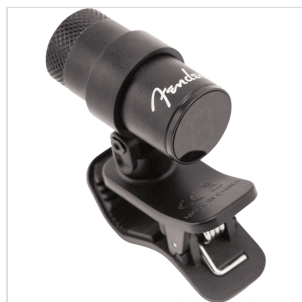

0239979002

BULLET TUNER, BLACK

Built with live performance reliability and aesthetic in mind, the Bullet Tuner provides a nonintrusive, staunchly accurate tool for musicians at every stage. A powerful engine with a noise-proof vibration sensor allows for precise chromatic tuning for electric, acoustic and bass guitar players alike—while a bright, color LED screen shows easy-to-see readings in any environment.

0239979002

BULLET TUNER, BLACK

PRODUCT DETAILS

KEY FEATURES

Vibration-based tuning system

LED color screen

Strong clamp

10 minute auto sleep mode to preserve battery life

Click the power button twice to wake up

Tuning range: A (27.5Hz)–C (4186.0Hz)

Precision: \pm 1 cent

A4 range: 440Hz

Power supply: 1.5V (LR44) alkaline batteries (2)(included)

Black