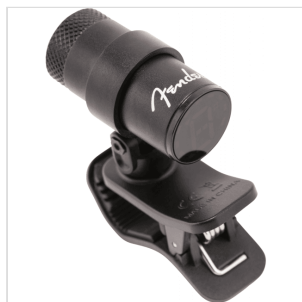

0239979002

**BULLET TUNER, BLACK**

Built with live performance reliability and aesthetic in mind, the Bullet Tuner provides a nonintrusive, staunchly accurate tool for musicians at every stage. A powerful engine with a noise-proof vibration sensor allows for precise chromatic tuning for electric, acoustic and bass guitar players alike—while a bright, color LED screen shows easy-to-see readings in any environment.

# BULLET TUNER, BLACK

### KEY FEATURES

Vibration-based tuning system

LED color screen

Strong clamp

10 minute auto sleep mode to preserve battery life

Click the power button twice to wake up

Tuning range: A (27.5Hz)–C (4186.0Hz)

Precision:  $\pm$  1 cent