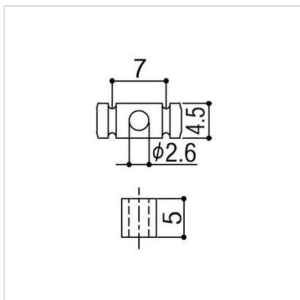

# SET LOWERS STRINGS FOR ELECTRIC GUITAR (COSMO BLACK)

---

Set Lowers Strings for Strato "Modern" Electric Guitar Style.

Cylinder height 5 mm. Mounting screws included.

RG30CK

### SPECIFICATIONS

**Finishes**

Cosmo Black

Cylinder height 5 mm