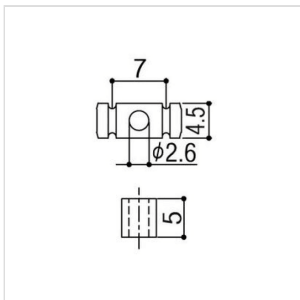

RG30CK

SET LOWERS STRINGS FOR ELECTRIC GUITAR (COSMO BLACK)

Set Lowers Strings for Strato "Modern" Electric Guitar Style.

Cylinder height 5 mm. Mounting screws included.

RG30CK

SET LOWERS STRINGS FOR ELECTRIC GUITAR (COSMO BLACK)

PRODUCT DETAILS

KEY FEATURES

For Strato "Modern" Electric Guitar Style

Mounting screws included

SPECIFICATIONS

Finishes

Cosmo Black

Cylinder height 5 mm