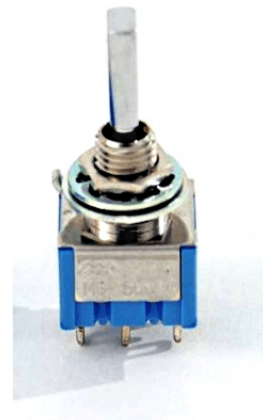

SW60N ON/ON MINI SWITCH (CHROME)

SOUNDATION parts is the official replacement parts program for any SOUNDSATION musical instrument and beyond. You can find guitar or bass replacement parts made in Japan for repairing or restore of most famous vintage and modern guitars.

PRODUCT DETAILS

KEY FEATURES

Positions: On/On

Finish: Chrome